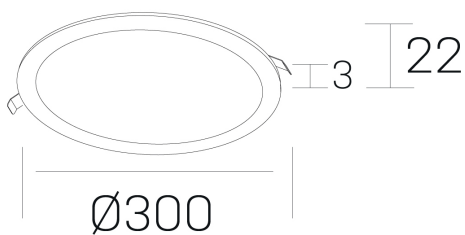

disc
K51702.04.RF.WH-WH.OP.ST.8.27

GENERAL DETAILS

INSTALLATION	recessed with frame
FINISHES ALUMINIUM	White-White
LIGHT DIRECTION	Fixed
INT/EXT IP DEGREE	IP 43
MATERIAL	Aluminum
IK DEGREE	IK03
UTILIZATION	Indoor
WARRANTY	5 years

ELECTRICAL DETAILS

LAMP	LED
POWER	24W
COLOUR TEMPERATURE	2700K
LUMINOUS FLUX	2250 Lm
EFFICACY DIMMING	98 Lm/W
DIMABLE	No Dim
DRIVER	Remote
CLASS PROTECTION	II
COLOUR RENDERING INDEX	CRI >80
VOLTAGE	220-240 V
CURRENT INTENSITY	600 mA
LIFE TIME	50.000 h

GENERAL DIMENSIONS

DIMENSIONS	Ø 300 mm
CUT OUT	Ø 285 mm
HEIGHT	h 22 mm
DIMENSIONES DE EMBALAJE	N/A

*Please might expect a max.15% figure reduction in finishes other than white