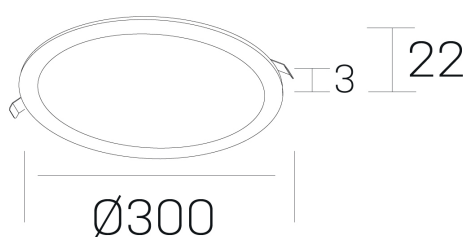

#### GENERAL DETAILS

INSTALLATION	recessed with frame
FINISHES ALUMINIUM	White-White
LIGHT DIRECTION	Fixed
INT/EXT IP DEGREE	IP 43
MATERIAL	Aluminum
IK DEGREE	IK03
UTILIZATION	Indoor
WARRANTY	5 years

#### ELECTRICAL DETAILS

LAMP	LED
POWER	24W
COLOUR TEMPERATURE	2700K
LUMINOUS FLUX	2250 Lm
EFFICACY DIMMING	98 Lm/W
DIMABLE	No Dim
DRIVER	Remote
CLASS PROTECTION	II
COLOUR RENDERING INDEX	CRI >80
VOLTAGE	220-240 V
FRECUENCIA	50-60 Hz
CURRENT INTENSITY	600 mA
LIFE TIME	50.000 h

#### GENERAL DIMENSIONS

DIMENSIONS	Ø 300 mm
CUT OUT	Ø 285 mm
HEIGHT	h 22 mm
DIMENSIONES DE EMBALAJE	N/A

\*Please might expect a max.15% figure reduction in finishes other than white