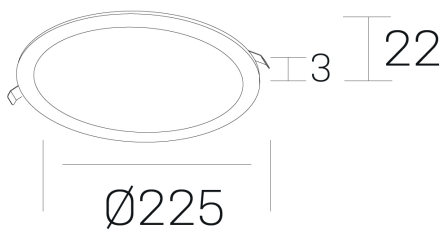

disc
K51702.03.RF.WH-WH.OP.ST.8.27

GENERAL DETAILS

INSTALLATION	recessed with frame
FINISHES ALUMINIUM	White-White
LIGHT DIRECTION	Fixed
INT/EXT IP DEGREE	IP 43
MATERIAL	Aluminum
IK DEGREE	IK03
UTILIZATION	Indoor
WARRANTY	5 years

ELECTRICAL DETAILS

LAMP	LED
POWER	20 W
COLOUR TEMPERATURE	2700K
LUMINOUS FLUX	1700 Lm
EFFICACY DIMMING	85 Lm/W
DIMABLE	No Dim
DRIVER	Remote
CLASS PROTECTION	II
COLOUR RENDERING INDEX	CRI >80
VOLTAGE	220-240 V
FRECUENCIA	50-60 Hz
CURRENT INTENSITY	500 mA
LIFE TIME	50.000 h

GENERAL DIMENSIONS

DIMENSIONS	Ø 225 mm
CUT OUT	Ø 210 mm
HEIGHT	h 22 mm
DIMENSIONES DE EMBALAJE	N/A

*Please might expect a max.15% figure reduction in finishes other than white