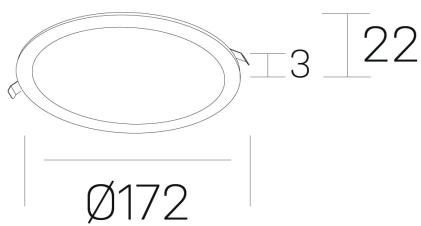

#### GENERAL DETAILS

INSTALLATION	recessed with frame
FINISHES ALUMINIUM	White-White
LIGHT DIRECTION	Fixed
INT/EXT IP DEGREE	IP 43
MATERIAL	Aluminum
IK DEGREE	IK03
UTILIZATION	Indoor
WARRANTY	5 years

#### ELECTRICAL DETAILS

LAMP	LED
POWER	12 W
COLOUR TEMPERATURE	2700K
LUMINOUS FLUX	1020 Lm
EFFICACY DIMMING	85 Lm/W
DIMABLE	No Dim
DRIVER	Remote
CLASS PROTECTION	II
COLOUR RENDERING INDEX	CRI >80
VOLTAGE	220-240 V
CURRENT INTENSITY	300 mA
LIFE TIME	50.000 h

#### GENERAL DIMENSIONS

DIMENSIONS	Ø 172 mm
CUT OUT	Ø 157 mm
HEIGHT	h 22 mm
DIMENSIONES DE EMBALAJE	N/A

\*Please might expect a max.15% figure reduction in finishes other than white