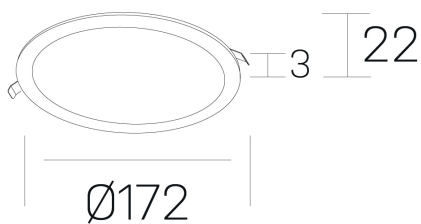

disc
K51702.02.RF.WH-WH.OP.ST.8.27

GENERAL DETAILS

INSTALLATION	recessed with frame
FINISHES ALUMINIUM	White-White
LIGHT DIRECTION	Fixed
INT/EXT IP DEGREE	IP 43
MATERIAL	Aluminum
IK DEGREE	IK03
UTILIZATION	Indoor
WARRANTY	5 years

ELECTRICAL DETAILS

LAMP	LED
POWER	12 W
COLOUR TEMPERATURE	2700K
LUMINOUS FLUX	1020 Lm
EFFICACY DIMMING	85 Lm/W
DIMABLE	No Dim
DRIVER	Remote
CLASS PROTECTION	II
COLOUR RENDERING INDEX	CRI >80
VOLTAGE	220-240 V
FRECUENCIA	50-60 Hz
CURRENT INTENSITY	300 mA
LIFE TIME	50.000 h

GENERAL DIMENSIONS

DIMENSIONS	Ø 172 mm
CUT OUT	Ø 157 mm
HEIGHT	h 22 mm
DIMENSIONES DE EMBALAJE	N/A

*Please might expect a max.15% figure reduction in finishes other than white