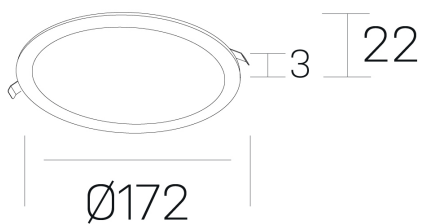

#### GENERAL DETAILS

INSTALLATION	recessed with frame
FINISHES ALUMINIUM	Black-Black
LIGHT DIRECTION	Fixed
INT/EXT IP DEGREE	IP 43
MATERIAL	Aluminum
IK DEGREE	IK03
UTILIZATION	Indoor
WARRANTY	5 years

#### GENERAL DIMENSIONS

DIMENSIONS	Ø 172 mm
CUT OUT	Ø 157 mm
HEIGHT	h 22 mm
DIMENSIONES DE EMBALAJE	N/A

\*Please might expect a max.15% figure reduction in finishes other than white