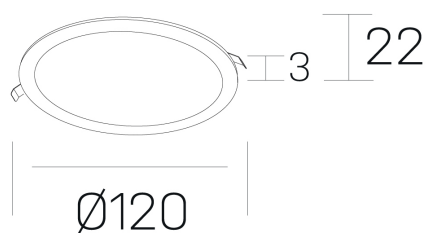

disc
K51702.01.RF.WH-WH.OP.ST.8.27

GENERAL DETAILS

INSTALLATION	recessed with frame
FINISHES ALUMINIUM	White-White
LIGHT DIRECTION	Fixed
INT/EXT IP DEGREE	IP 43
MATERIAL	Aluminum
IK DEGREE	IK03
UTILIZATION	Indoor
WARRANTY	5 years

ELECTRICAL DETAILS

LAMP	LED
POWER	8 W
COLOUR TEMPERATURE	2700K
LUMINOUS FLUX	470 Lm
EFFICACY DIMMING	59 Lm/W
DIMABLE	No Dim
DRIVER	Remote
CLASS PROTECTION	II
COLOUR RENDERING INDEX	CRI >80
VOLTAGE	220-240 V
FRECUENCIA	50-60 Hz
CURRENT INTENSITY	350 mA
LIFE TIME	50.000 h

GENERAL DIMENSIONS

DIMENSIONS	Ø 120 mm
CUT OUT	Ø 108 mm
HEIGHT	h 22 mm
DIMENSIONES DE EMBALAJE	N/A

*Please might expect a max.15% figure reduction in finishes other than white