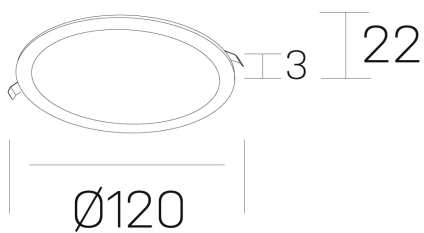

disc
K51702.01.RF.BK-BK.OP.ST.8.27

GENERAL DETAILS

INSTALLATION	recessed with frame
FINISHES ALUMINIUM	Black-Black
LIGHT DIRECTION	Fixed
INT/EXT IP DEGREE	IP 43
MATERIAL	Aluminum
IK DEGREE	IK03
UTILIZATION	Indoor
WARRANTY	5 years

ELECTRICAL DETAILS

LAMP	LED
POWER	8 W
COLOUR TEMPERATURE	2700K
LUMINOUS FLUX	470 Lm
EFFICACY DIMMING	59 Lm/W
DIMABLE	No Dim
DRIVER	Remote
CLASS PROTECTION	II
COLOUR RENDERING INDEX	CRI >80
VOLTAGE	220-240 V
CURRENT INTENSITY	350 mA
LIFE TIME	50.000 h

GENERAL DIMENSIONS

DIMENSIONS	Ø 120 mm
CUT OUT	Ø 108 mm
HEIGHT	h 22 mm
DIMENSIONES DE EMBALAJE	N/A

*Please might expect a max.15% figure reduction in finishes other than white