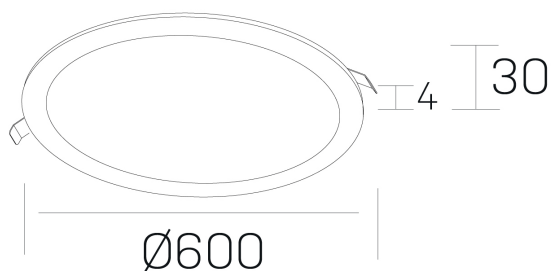

disc
K51702.07.RF.WH-WH.OP.ST.8.27.PU

GENERAL DETAILS

INSTALLATION	recessed with frame
FINISHES ALUMINIUM	White-White
LIGHT DIRECTION	Fixed
INT/EXT IP DEGREE	IP 43
MATERIAL	Aluminum
IK DEGREE	IK03
UTILIZATION	Indoor
WARRANTY	5 years

ELECTRICAL DETAILS

LAMP	LED
POWER	56 W
COLOUR TEMPERATURE	2700K
LUMINOUS FLUX	4700 Lm
EFFICACY DIMMING	84 Lm/W
DIMABLE	Push
DRIVER	Remote
CLASS PROTECTION	II
COLOUR RENDERING INDEX	CRI >80
VOLTAGE	220-240 V
FRECUENCIA	50-60 Hz
CURRENT INTENSITY	1400 mA
LIFE TIME	50.000 h

GENERAL DIMENSIONS

DIMENSIONS	Ø 600 mm
CUT OUT	Ø 585 mm
HEIGHT	h 30 mm
DIMENSIONES DE EMBALAJE	N/A

*Please might expect a max.15% figure reduction in finishes other than white