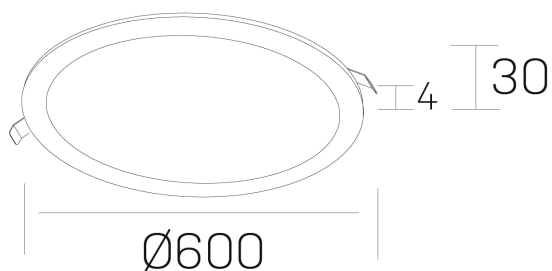

disc

K51702.07.RF.WH-WH.OP.ST.8.27.DA

GENERAL DETAILS

INSTALLATION	recessed with frame
FINISHES ALUMINIUM	White-White
LIGHT DIRECTION	Fixed
INT/EXT IP DEGREE	IP 43
MATERIAL	Aluminum
IK DEGREE	IK03
UTILIZATION	Indoor
WARRANTY	5 years

ELECTRICAL DETAILS

LAMP	LED
POWER	56 W
COLOUR TEMPERATURE	2700K
LUMINOUS FLUX	4700 Lm
EFFICACY DIMMING	84 Lm/W
DIMABLE	DALI
DRIVER	Remote
CLASS PROTECTION	II
COLOUR RENDERING INDEX	CRI >80
VOLTAGE	220-240 V
FRECUENCIA	50-60 Hz
CURRENT INTENSITY	1400 mA
LIFE TIME	50.000 h

GENERAL DIMENSIONS

DIMENSIONS	Ø 600 mm
CUT OUT	Ø 585 mm
HEIGHT	h 30 mm
DIMENSIONES DE EMBALAJE	N/A

*Please might expect a max.15% figure reduction in finishes other than white