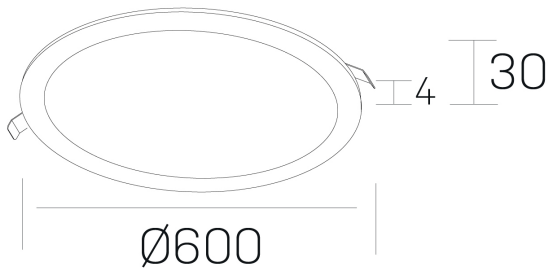

disc

K51702.07.RF.WH-WH.OP.ST.8.27.D1

GENERAL DETAILS

INSTALLATION	recessed with frame
FINISHES ALUMINIUM	White-White
LIGHT DIRECTION	Fixed
INT/EXT IP DEGREE	IP 43
MATERIAL	Aluminum
IK DEGREE	IK03
UTILIZATION	Indoor
WARRANTY	5 years

ELECTRICAL DETAILS

LAMP	LED
POWER	56 W
COLOUR TEMPERATURE	2700K
LUMINOUS FLUX	4700 Lm
EFFICACY DIMMING	84 Lm/W
DIMABLE	1.10v
DRIVER	Remote
CLASS PROTECTION	II
COLOUR RENDERING INDEX	CRI >80
VOLTAGE	220-240 V
FRECUENCIA	50-60 Hz
CURRENT INTENSITY	1400 mA
LIFE TIME	50.000 h

GENERAL DIMENSIONS

DIMENSIONS	Ø 600 mm
CUT OUT	Ø 585 mm
HEIGHT	h 30 mm
DIMENSIONES DE EMBALAJE	N/A

*Please might expect a max.15% figure reduction in finishes other than white