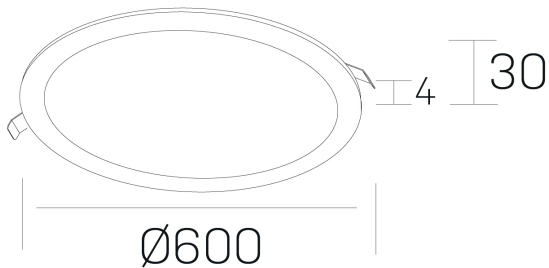

disc

K51702.07.RF.WH-WH.OP.ST.8.27.D1

GENERAL DETAILS

INSTALLATION	recessed with frame
FINISHES ALUMINIUM	White-White
LIGHT DIRECTION	Fixed
INT/EXT IP DEGREE	IP 43
MATERIAL	Aluminum
IK DEGREE	IK03
UTILIZATION	Indoor
WARRANTY	3 years

ELECTRICAL DETAILS

LAMP	LED
POWER	56 W
COLOUR TEMPERATURE	2700K
LUMINOUS FLUX	4700 Lm
EFFICACY DIMMING	84 Lm/W
DIMABLE	1.10v
DRIVER	Remote
CLASS PROTECTION	II
COLOUR RENDERING INDEX	CRI >80
VOLTAGE	220-240 V
FRECUENCIA	50-60 Hz
CURRENT INTENSITY	1400 mA
LIFE TIME	35.000 h

GENERAL DIMENSIONS

DIMENSIONS	Ø 600 mm
CUT OUT	Ø 585 mm
HEIGHT	h 30 mm
DIMENSIONES DE EMBALAJE	N/A

*Please might expect a max.15% figure reduction in finishes other than white