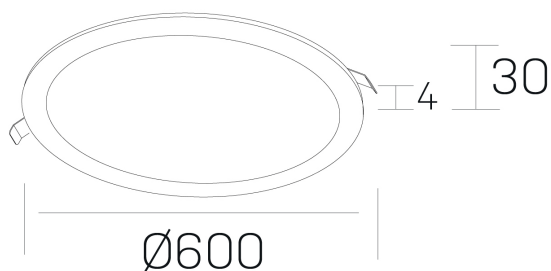

disc
K51702.07.RF.BK-BK.OP.ST.8.27.PU

GENERAL DETAILS

INSTALLATION	recessed with frame
FINISHES ALUMINIUM	Black-Black
LIGHT DIRECTION	Fixed
INT/EXT IP DEGREE	IP 43
MATERIAL	Aluminum
IK DEGREE	IK03
UTILIZATION	Indoor
WARRANTY	5 years

ELECTRICAL DETAILS

LAMP	LED
POWER	56 W
COLOUR TEMPERATURE	2700K
LUMINOUS FLUX	4700 Lm
EFFICACY DIMMING	84 Lm/W
DIMABLE	Push
DRIVER	Remote
CLASS PROTECTION	II
COLOUR RENDERING INDEX	CRI >80
VOLTAGE	220-240 V
FRECUENCIA	50-60 Hz
CURRENT INTENSITY	1400 mA
LIFE TIME	50.000 h

GENERAL DIMENSIONS

DIMENSIONS	Ø 600 mm
CUT OUT	Ø 585 mm
HEIGHT	h 30 mm
DIMENSIONES DE EMBALAJE	N/A

*Please might expect a max.15% figure reduction in finishes other than white