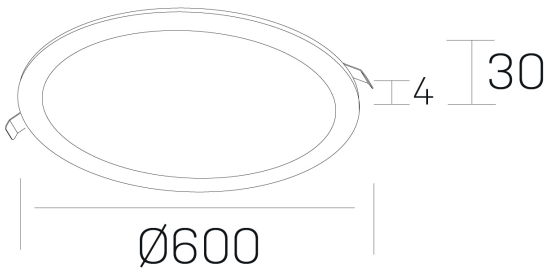

disc
K51702.07.RF.BK-BK.OP.ST.8.27.PU

GENERAL DETAILS

INSTALLATION	recessed with frame
FINISHES ALUMINIUM	Black-Black
LIGHT DIRECTION	Fixed
INT/EXT IP DEGREE	IP 43
MATERIAL	Aluminum
IK DEGREE	IK03
UTILIZATION	Indoor
WARRANTY	5 years

ELECTRICAL DETAILS

LAMP	LED
POWER	56 W
COLOUR TEMPERATURE	2700K
LUMINOUS FLUX	4700 Lm
EFFICACY DIMMING	84 Lm/W
DIMABLE	Push
DRIVER	Remote
CLASS PROTECTION	II
COLOUR RENDERING INDEX	CRI >80
VOLTAGE	220-240 V
CURRENT INTENSITY	1400 mA
LIFE TIME	50.000 h

GENERAL DIMENSIONS

DIMENSIONS	Ø 600 mm
CUT OUT	Ø 585 mm
HEIGHT	h 30 mm
DIMENSIONES DE EMBALAJE	N/A

*Please might expect a max.15% figure reduction in finishes other than white