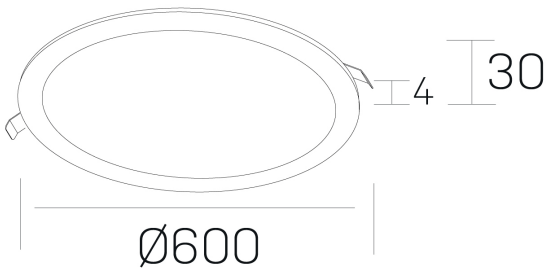

disc
K51702.07.RF.BK-BK.OP.ST.8.27.DA

GENERAL DETAILS

INSTALLATION	recessed with frame
FINISHES ALUMINIUM	Black-Black
LIGHT DIRECTION	Fixed
INT/EXT IP DEGREE	IP 43
MATERIAL	Aluminum
IK DEGREE	IK03
UTILIZATION	Indoor
WARRANTY	5 years

ELECTRICAL DETAILS

LAMP	LED
POWER	56 W
COLOUR TEMPERATURE	2700K
LUMINOUS FLUX	4700 Lm
EFFICACY DIMMING	84 Lm/W
DIMABLE	DALI
DRIVER	Remote
CLASS PROTECTION	II
COLOUR RENDERING INDEX	CRI >80
VOLTAGE	220-240 V
FRECUENCIA	50-60 Hz
CURRENT INTENSITY	1400 mA
LIFE TIME	50.000 h

GENERAL DIMENSIONS

DIMENSIONS	Ø 600 mm
CUT OUT	Ø 585 mm
HEIGHT	h 30 mm
DIMENSIONES DE EMBALAJE	N/A

*Please might expect a max.15% figure reduction in finishes other than white