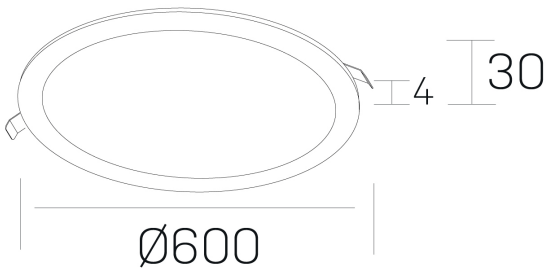

disc
K51702.07.RF.BK-BK.OP.ST.8.27.D1

GENERAL DETAILS

INSTALLATION	recessed with frame
FINISHES ALUMINIUM	Black-Black
LIGHT DIRECTION	Fixed
INT/EXT IP DEGREE	IP 43
MATERIAL	Aluminum
IK DEGREE	IK03
UTILIZATION	Indoor
WARRANTY	5 years

ELECTRICAL DETAILS

LAMP	LED
POWER	56 W
COLOUR TEMPERATURE	2700K
LUMINOUS FLUX	4700 Lm
EFFICACY DIMMING	84 Lm/W
DIMABLE	1.10v
DRIVER	Remote
CLASS PROTECTION	II
COLOUR RENDERING INDEX	CRI >80
VOLTAGE	220-240 V
CURRENT INTENSITY	1400 mA
LIFE TIME	50.000 h

GENERAL DIMENSIONS

DIMENSIONS	Ø 600 mm
CUT OUT	Ø 585 mm
HEIGHT	h 30 mm
DIMENSIONES DE EMBALAJE	N/A

*Please might expect a max.15% figure reduction in finishes other than white