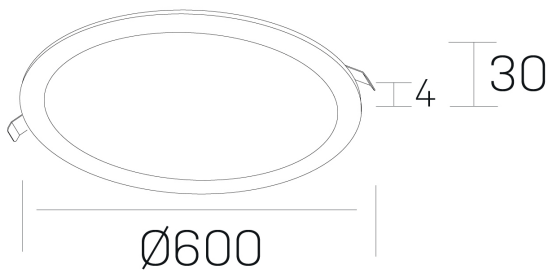

#### GENERAL DETAILS

INSTALLATION	recessed with frame
FINISHES ALUMINIUM	Black-Black
LIGHT DIRECTION	Fixed
INT/EXT IP DEGREE	IP 43
MATERIAL	Aluminum
IK DEGREE	IK03
UTILIZATION	Indoor
WARRANTY	5 years

#### ELECTRICAL DETAILS

LAMP	LED
POWER	56 W
COLOUR TEMPERATURE	2700K
LUMINOUS FLUX	4700 Lm
EFFICACY DIMMING	84 Lm/W
DIMABLE	1.10v
DRIVER	Remote
CLASS PROTECTION	II
COLOUR RENDERING INDEX	CRI >80
VOLTAGE	220-240 V
FRECUENCIA	50-60 Hz
CURRENT INTENSITY	1400 mA
LIFE TIME	50.000 h

#### GENERAL DIMENSIONS

DIMENSIONS	Ø 600 mm
CUT OUT	Ø 585 mm
HEIGHT	h 30 mm
DIMENSIONES DE EMBALAJE	N/A

\*Please might expect a max.15% figure reduction in finishes other than white