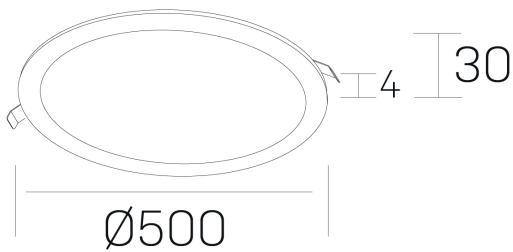

#### GENERAL DETAILS

INSTALLATION	recessed with frame
FINISHES ALUMINIUM	Black-Black
LIGHT DIRECTION	Fixed
INT/EXT IP DEGREE	IP 43
MATERIAL	Aluminum
IK DEGREE	IK03
UTILIZATION	Indoor
WARRANTY	5 years

#### ELECTRICAL DETAILS

LAMP	LED
POWER	48 W
COLOUR TEMPERATURE	2700K
LUMINOUS FLUX	4050 Lm
EFFICACY DIMMING	88 Lm/W
DIMABLE	PHASE CUT
DRIVER	Remote
CLASS PROTECTION	II
COLOUR RENDERING INDEX	CRI >80
VOLTAGE	220-240 V
FRECUENCIA	50-60 Hz
CURRENT INTENSITY	1200 mA
LIFE TIME	50.000 h

#### GENERAL DIMENSIONS

DIMENSIONS	Ø 500 mm
CUT OUT	Ø 485 mm
HEIGHT	h 30 mm
DIMENSIONES DE EMBALAJE	N/A

\*Please might expect a max.15% figure reduction in finishes other than white