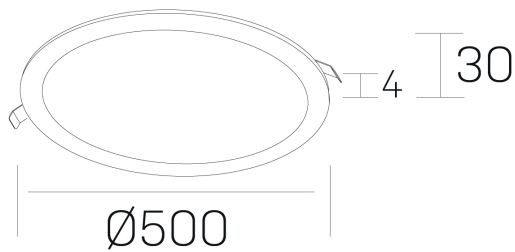

#### GENERAL DETAILS

INSTALLATION	recessed with frame
FINISHES ALUMINIUM	Black-Black
LIGHT DIRECTION	Fixed
INT/EXT IP DEGREE	IP 43
MATERIAL	Aluminum
IK DEGREE	IK03
UTILIZATION	Indoor
WARRANTY	5 years

#### ELECTRICAL DETAILS

LAMP	LED
POWER	48 W
COLOUR TEMPERATURE	2700K
LUMINOUS FLUX	4050 Lm
EFFICACY DIMMING	88 Lm/W
DIMABLE	DALI
DRIVER	Remote
CLASS PROTECTION	II
COLOUR RENDERING INDEX	CRI >80
VOLTAGE	220-240 V
FRECUENCIA	50-60 Hz
CURRENT INTENSITY	1200 mA
LIFE TIME	50.000 h

#### GENERAL DIMENSIONS

DIMENSIONS	Ø 500 mm
CUT OUT	Ø 485 mm
HEIGHT	h 30 mm
DIMENSIONES DE EMBALAJE	N/A

\*Please might expect a max.15% figure reduction in finishes other than white