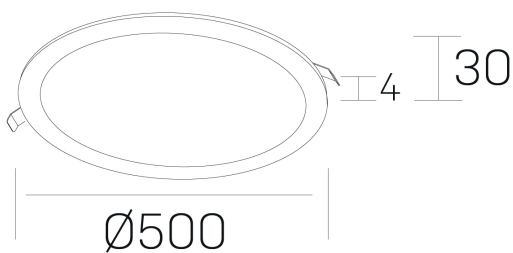

disc
K51702.06.RF.BK-BK.OP.ST.8.27.D1

GENERAL DETAILS

INSTALLATION	recessed with frame
FINISHES ALUMINIUM	Black-Black
LIGHT DIRECTION	Fixed
INT/EXT IP DEGREE	IP 43
MATERIAL	Aluminum
IK DEGREE	IK03
UTILIZATION	Indoor
WARRANTY	5 years

ELECTRICAL DETAILS

LAMP	LED
POWER	48 W
COLOUR TEMPERATURE	2700K
LUMINOUS FLUX	4050 Lm
EFFICACY DIMMING	88 Lm/W
DIMABLE	1.10v
DRIVER	Remote
CLASS PROTECTION	II
COLOUR RENDERING INDEX	CRI >80
VOLTAGE	220-240 V
FRECUENCIA	50-60 Hz
CURRENT INTENSITY	1200 mA
LIFE TIME	50.000 h

GENERAL DIMENSIONS

DIMENSIONS	Ø 500 mm
CUT OUT	Ø 485 mm
HEIGHT	h 30 mm
DIMENSIONES DE EMBALAJE	N/A

*Please might expect a max.15% figure reduction in finishes other than white