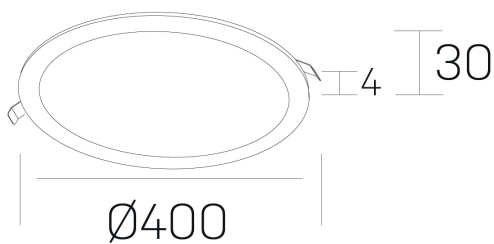

## GENERAL DETAILS

INSTALLATION	recessed with frame
FINISHES ALUMINIUM	White-White
LIGHT DIRECTION	Fixed
INT/EXT IP DEGREE	IP 43
MATERIAL	Aluminum
IK DEGREE	IK03
UTILIZATION	Indoor
WARRANTY	5 years

## ELECTRICAL DETAILS

LAMP	LED
POWER	36 W
COLOUR TEMPERATURE	2700K
LUMINOUS FLUX	2520 Lm
EFFICACY DIMMING	92 Lm/W
DIMABLE	Push
DRIVER	Remote
CLASS PROTECTION	II
COLOUR RENDERING INDEX	CRI >80
VOLTAGE	220-240 V
FRECUENCIA	50-60 Hz
CURRENT INTENSITY	900 mA
LIFE TIME	50.000 h

## GENERAL DIMENSIONS

DIMENSIONS	Ø 400 mm
CUT OUT	Ø 385 mm
HEIGHT	h 30 mm
DIMENSIONES DE EMBALAJE	N/A

\*Please might expect a max.15% figure reduction in finishes other than white