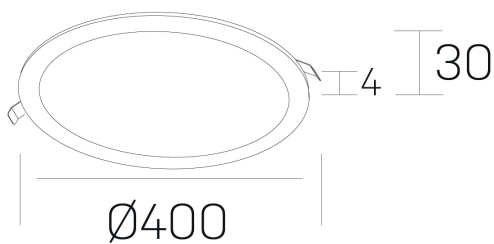

#### GENERAL DETAILS

INSTALLATION	recessed with frame
FINISHES ALUMINIUM	White-White
LIGHT DIRECTION	Fixed
INT/EXT IP DEGREE	IP 43
MATERIAL	Aluminum
IK DEGREE	IK03
UTILIZATION	Indoor
WARRANTY	5 years

#### ELECTRICAL DETAILS

LAMP	LED
POWER	36 W
COLOUR TEMPERATURE	2700K
LUMINOUS FLUX	2520 Lm
EFFICACY DIMMING	92 Lm/W
DIMABLE	Push
DRIVER	Remote
CLASS PROTECTION	II
COLOUR RENDERING INDEX	CRI >80
VOLTAGE	220-240 V
CURRENT INTENSITY	900 mA
LIFE TIME	50.000 h

#### GENERAL DIMENSIONS

DIMENSIONS	Ø 400 mm
CUT OUT	Ø 385 mm
HEIGHT	h 30 mm
DIMENSIONES DE EMBALAJE	N/A

\*Please might expect a max.15% figure reduction in finishes other than white