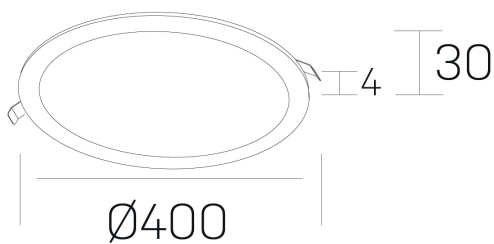

disc
K51702.05.RF.WH-WH.OP.ST.8.27.D1

GENERAL DETAILS

INSTALLATION	recessed with frame
FINISHES ALUMINIUM	White-White
LIGHT DIRECTION	Fixed
INT/EXT IP DEGREE	IP 43
MATERIAL	Aluminum
IK DEGREE	IK03
UTILIZATION	Indoor
WARRANTY	5 years

ELECTRICAL DETAILS

LAMP	LED
POWER	36 W
COLOUR TEMPERATURE	2700K
LUMINOUS FLUX	2520 Lm
EFFICACY DIMMING	92 Lm/W
DIMABLE	1.10v
DRIVER	Remote
CLASS PROTECTION	II
COLOUR RENDERING INDEX	CRI >80
VOLTAGE	220-240 V
FRECUENCIA	50-60 Hz
CURRENT INTENSITY	900 mA
LIFE TIME	50.000 h

GENERAL DIMENSIONS

DIMENSIONS	Ø 400 mm
CUT OUT	Ø 385 mm
HEIGHT	h 30 mm
DIMENSIONES DE EMBALAJE	N/A

*Please might expect a max.15% figure reduction in finishes other than white