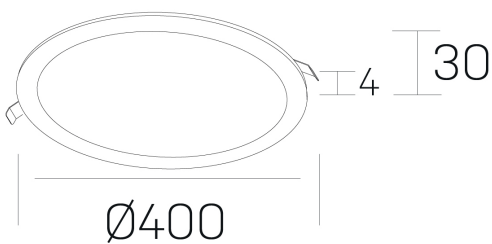

disc
K51702.05.RF.BK-BK.OP.ST.8.27.PU

GENERAL DETAILS

INSTALLATION	recessed with frame
FINISHES ALUMINIUM	Black-Black
LIGHT DIRECTION	Fixed
INT/EXT IP DEGREE	IP 43
MATERIAL	Aluminum
IK DEGREE	IK03
UTILIZATION	Indoor
WARRANTY	5 years

ELECTRICAL DETAILS

LAMP	LED
POWER	36 W
COLOUR TEMPERATURE	2700K
LUMINOUS FLUX	2520 Lm
EFFICACY DIMMING	92 Lm/W
DIMABLE	Push
DRIVER	Remote
CLASS PROTECTION	II
COLOUR RENDERING INDEX	CRI >80
VOLTAGE	220-240 V
FRECUENCIA	50-60 Hz
CURRENT INTENSITY	900 mA
LIFE TIME	50.000 h

GENERAL DIMENSIONS

DIMENSIONS	Ø 400 mm
CUT OUT	Ø 385 mm
HEIGHT	h 30 mm
DIMENSIONES DE EMBALAJE	N/A

*Please might expect a max.15% figure reduction in finishes other than white