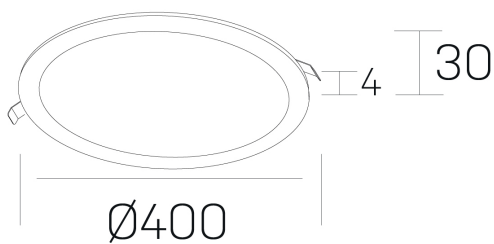

disc
K51702.05.RF.BK-BK.OP.ST.8.27.DA

GENERAL DETAILS

INSTALLATION	recessed with frame
FINISHES ALUMINIUM	Black-Black
LIGHT DIRECTION	Fixed
INT/EXT IP DEGREE	IP 43
MATERIAL	Aluminum
IK DEGREE	IK03
UTILIZATION	Indoor
WARRANTY	5 years

ELECTRICAL DETAILS

LAMP	LED
POWER	36 W
COLOUR TEMPERATURE	2700K
LUMINOUS FLUX	2520 Lm
EFFICACY DIMMING	92 Lm/W
DIMABLE	DALI
DRIVER	Remote
CLASS PROTECTION	II
COLOUR RENDERING INDEX	CRI >80
VOLTAGE	220-240 V
FRECUENCIA	50-60 Hz
CURRENT INTENSITY	900 mA
LIFE TIME	50.000 h

GENERAL DIMENSIONS

DIMENSIONS	Ø 400 mm
CUT OUT	Ø 385 mm
HEIGHT	h 30 mm
DIMENSIONES DE EMBALAJE	N/A

*Please might expect a max.15% figure reduction in finishes other than white