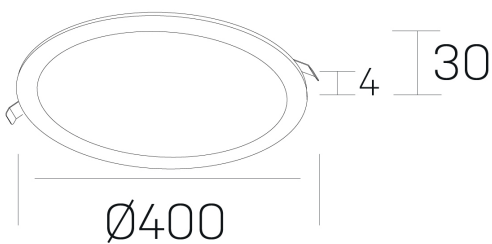

## GENERAL DETAILS

INSTALLATION	recessed with frame
FINISHES ALUMINIUM	Black-Black
LIGHT DIRECTION	Fixed
INT/EXT IP DEGREE	IP 43
MATERIAL	Aluminum
IK DEGREE	IK03
UTILIZATION	Indoor
WARRANTY	5 years

## ELECTRICAL DETAILS

LAMP	LED
POWER	36 W
COLOUR TEMPERATURE	2700K
LUMINOUS FLUX	2520 Lm
EFFICACY DIMMING	92 Lm/W
DIMABLE	DALI
DRIVER	Remote
CLASS PROTECTION	II
COLOUR RENDERING INDEX	CRI >80
VOLTAGE	220-240 V
CURRENT INTENSITY	900 mA
LIFE TIME	50.000 h

## GENERAL DIMENSIONS

DIMENSIONS	Ø 400 mm
CUT OUT	Ø 385 mm
HEIGHT	h 30 mm
DIMENSIONES DE EMBALAJE	N/A

\*Please might expect a max.15% figure reduction in finishes other than white