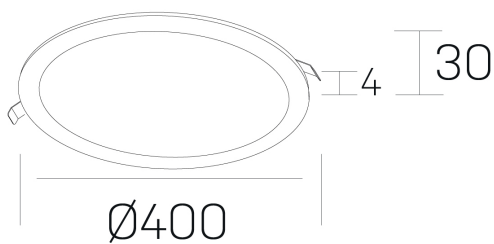

disc
K51702.05.RF.BK-BK.OP.ST.8.27.D1

GENERAL DETAILS

INSTALLATION	recessed with frame
FINISHES ALUMINIUM	Black-Black
LIGHT DIRECTION	Fixed
INT/EXT IP DEGREE	IP 43
MATERIAL	Aluminum
IK DEGREE	IK03
UTILIZATION	Indoor
WARRANTY	5 years

ELECTRICAL DETAILS

LAMP	LED
POWER	36 W
COLOUR TEMPERATURE	2700K
LUMINOUS FLUX	2520 Lm
EFFICACY DIMMING	92 Lm/W
DIMABLE	1.10v
DRIVER	Remote
CLASS PROTECTION	II
COLOUR RENDERING INDEX	CRI >80
VOLTAGE	220-240 V
CURRENT INTENSITY	900 mA
LIFE TIME	50.000 h

GENERAL DIMENSIONS

DIMENSIONS	Ø 400 mm
CUT OUT	Ø 385 mm
HEIGHT	h 30 mm
DIMENSIONES DE EMBALAJE	N/A

*Please might expect a max.15% figure reduction in finishes other than white