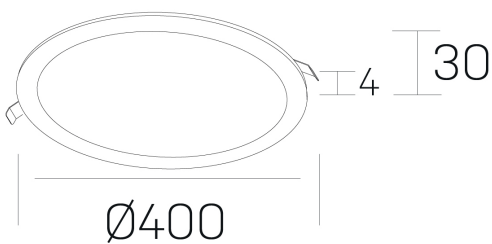

disc
K51702.05.RF.BK-BK.OP.ST.8.27.D1

GENERAL DETAILS

INSTALLATION	recessed with frame
FINISHES ALUMINIUM	Black-Black
LIGHT DIRECTION	Fixed
INT/EXT IP DEGREE	IP 43
MATERIAL	Aluminum
IK DEGREE	IK03
UTILIZATION	Indoor
WARRANTY	5 years

ELECTRICAL DETAILS

LAMP	LED
POWER	36 W
COLOUR TEMPERATURE	2700K
LUMINOUS FLUX	2520 Lm
EFFICACY DIMMING	92 Lm/W
DIMABLE	1.10v
DRIVER	Remote
CLASS PROTECTION	II
COLOUR RENDERING INDEX	CRI >80
VOLTAGE	220-240 V
FRECUENCIA	50-60 Hz
CURRENT INTENSITY	900 mA
LIFE TIME	50.000 h

GENERAL DIMENSIONS

DIMENSIONS	Ø 400 mm
CUT OUT	Ø 385 mm
HEIGHT	h 30 mm
DIMENSIONES DE EMBALAJE	N/A

*Please might expect a max.15% figure reduction in finishes other than white