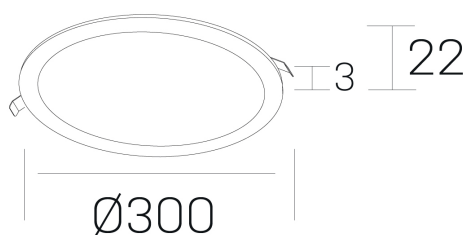

disc
K51702.04.RF.WH-WH.OP.ST.8.27.PC

GENERAL DETAILS

INSTALLATION	recessed with frame
FINISHES ALUMINIUM	White-White
LIGHT DIRECTION	Fixed
INT/EXT IP DEGREE	IP 43
MATERIAL	Aluminum
IK DEGREE	IK03
UTILIZATION	Indoor
WARRANTY	5 years

ELECTRICAL DETAILS

LAMP	LED
POWER	24W
COLOUR TEMPERATURE	2700K
LUMINOUS FLUX	2250 Lm
EFFICACY DIMMING	98 Lm/W
DIMABLE	PHASE CUT
DRIVER	Remote
CLASS PROTECTION	II
COLOUR RENDERING INDEX	CRI >80
VOLTAGE	220-240 V
FRECUENCIA	50-60 Hz
CURRENT INTENSITY	600 mA
LIFE TIME	50.000 h

GENERAL DIMENSIONS

DIMENSIONS	Ø 300 mm
CUT OUT	Ø 285 mm
HEIGHT	h 22 mm
DIMENSIONES DE EMBALAJE	N/A

*Please might expect a max.15% figure reduction in finishes other than white