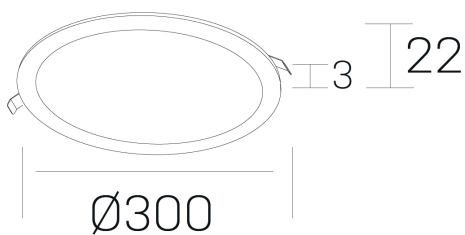

#### GENERAL DETAILS

INSTALLATION	recessed with frame
FINISHES ALUMINIUM	White-White
LIGHT DIRECTION	Fixed
INT/EXT IP DEGREE	IP 43
MATERIAL	Aluminum
IK DEGREE	IK03
UTILIZATION	Indoor
WARRANTY	5 years

#### ELECTRICAL DETAILS

LAMP	LED
POWER	24W
COLOUR TEMPERATURE	2700K
LUMINOUS FLUX	2250 Lm
EFFICACY DIMMING	98 Lm/W
DIMABLE	DALI
DRIVER	Remote
CLASS PROTECTION	II
COLOUR RENDERING INDEX	CRI >80
VOLTAGE	220-240 V
FRECUENCIA	50-60 Hz
CURRENT INTENSITY	600 mA
LIFE TIME	50.000 h

#### GENERAL DIMENSIONS

DIMENSIONS	Ø 300 mm
CUT OUT	Ø 285 mm
HEIGHT	h 22 mm
DIMENSIONES DE EMBALAJE	N/A

\*Please might expect a max.15% figure reduction in finishes other than white