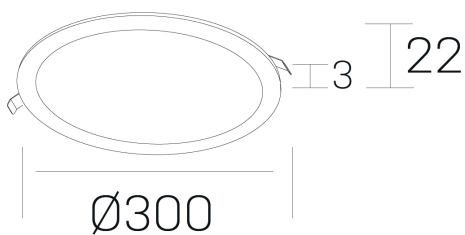

#### GENERAL DETAILS

INSTALLATION	recessed with frame
FINISHES ALUMINIUM	Black-Black
LIGHT DIRECTION	Fixed
INT/EXT IP DEGREE	IP 43
MATERIAL	Aluminum
IK DEGREE	IK03
UTILIZATION	Indoor
WARRANTY	5 years

#### ELECTRICAL DETAILS

LAMP	LED
POWER	24W
COLOUR TEMPERATURE	2700K
LUMINOUS FLUX	2250 Lm
EFFICACY DIMMING	98 Lm/W
DIMABLE	Push
DRIVER	Remote
CLASS PROTECTION	II
COLOUR RENDERING INDEX	CRI >80
VOLTAGE	220-240 V
FRECUENCIA	50-60 Hz
CURRENT INTENSITY	600 mA
LIFE TIME	50.000 h

#### GENERAL DIMENSIONS

DIMENSIONS	Ø 300 mm
CUT OUT	Ø 285 mm
HEIGHT	h 22 mm
DIMENSIONES DE EMBALAJE	N/A

\*Please might expect a max.15% figure reduction in finishes other than white