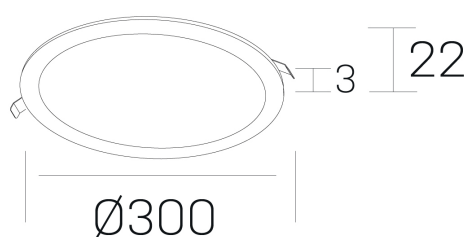

disc
K51702.04.RF.BK-BK.OP.ST.8.27.DA

GENERAL DETAILS

INSTALLATION	recessed with frame
FINISHES ALUMINIUM	Black-Black
LIGHT DIRECTION	Fixed
INT/EXT IP DEGREE	IP 43
MATERIAL	Aluminum
IK DEGREE	IK03
UTILIZATION	Indoor
WARRANTY	5 years

ELECTRICAL DETAILS

LAMP	LED
POWER	24W
COLOUR TEMPERATURE	2700K
LUMINOUS FLUX	2250 Lm
EFFICACY DIMMING	98 Lm/W
DIMABLE	DALI
DRIVER	Remote
CLASS PROTECTION	II
COLOUR RENDERING INDEX	CRI >80
VOLTAGE	220-240 V
FRECUENCIA	50-60 Hz
CURRENT INTENSITY	600 mA
LIFE TIME	50.000 h

GENERAL DIMENSIONS

DIMENSIONS	Ø 300 mm
CUT OUT	Ø 285 mm
HEIGHT	h 22 mm
DIMENSIONES DE EMBALAJE	N/A

*Please might expect a max.15% figure reduction in finishes other than white