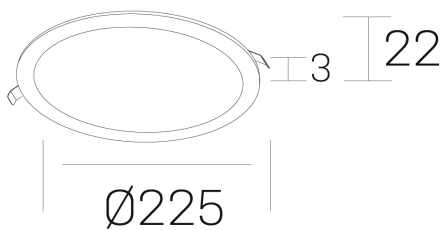

#### GENERAL DETAILS

INSTALLATION	recessed with frame
FINISHES ALUMINIUM	White-White
LIGHT DIRECTION	Fixed
INT/EXT IP DEGREE	IP 43
MATERIAL	Aluminum
IK DEGREE	IK03
UTILIZATION	Indoor
WARRANTY	5 years

#### ELECTRICAL DETAILS

LAMP	LED
POWER	20 W
COLOUR TEMPERATURE	2700K
LUMINOUS FLUX	1700 Lm
EFFICACY DIMMING	85 Lm/W
DIMABLE	Push
DRIVER	Remote
CLASS PROTECTION	II
COLOUR RENDERING INDEX	CRI >80
VOLTAGE	220-240 V
CURRENT INTENSITY	500 mA
LIFE TIME	50.000 h

#### GENERAL DIMENSIONS

DIMENSIONS	Ø 225 mm
CUT OUT	Ø 210 mm
HEIGHT	h 22 mm
DIMENSIONES DE EMBALAJE	N/A

\*Please might expect a max.15% figure reduction in finishes other than white