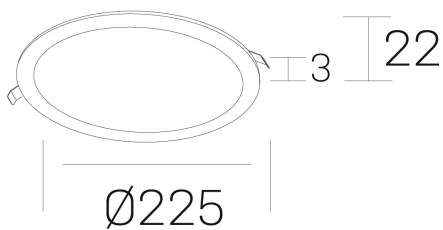

disc
K51702.03.RF.WH-WH.OP.ST.8.27.PU

GENERAL DETAILS

INSTALLATION	recessed with frame
FINISHES ALUMINIUM	White-White
LIGHT DIRECTION	Fixed
INT/EXT IP DEGREE	IP 43
MATERIAL	Aluminum
IK DEGREE	IK03
UTILIZATION	Indoor
WARRANTY	5 years

ELECTRICAL DETAILS

LAMP	LED
POWER	20 W
COLOUR TEMPERATURE	2700K
LUMINOUS FLUX	1700 Lm
EFFICACY DIMMING	85 Lm/W
DIMABLE	Push
DRIVER	Remote
CLASS PROTECTION	II
COLOUR RENDERING INDEX	CRI >80
VOLTAGE	220-240 V
FRECUENCIA	50-60 Hz
CURRENT INTENSITY	500 mA
LIFE TIME	50.000 h

GENERAL DIMENSIONS

DIMENSIONS	Ø 225 mm
CUT OUT	Ø 210 mm
HEIGHT	h 22 mm
DIMENSIONES DE EMBALAJE	N/A

*Please might expect a max.15% figure reduction in finishes other than white