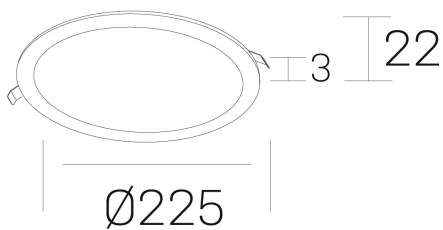

disc
K51702.03.RF.WH-WH.OP.ST.8.27.PC

GENERAL DETAILS

INSTALLATION	recessed with frame
FINISHES ALUMINIUM	White-White
LIGHT DIRECTION	Fixed
INT/EXT IP DEGREE	IP 43
MATERIAL	Aluminum
IK DEGREE	IK03
UTILIZATION	Indoor
WARRANTY	5 years

ELECTRICAL DETAILS

LAMP	LED
POWER	20 W
COLOUR TEMPERATURE	2700K
LUMINOUS FLUX	1700 Lm
EFFICACY DIMMING	85 Lm/W
DIMABLE	PHASE CUT
DRIVER	Remote
CLASS PROTECTION	II
COLOUR RENDERING INDEX	CRI >80
VOLTAGE	220-240 V
FRECUENCIA	50-60 Hz
CURRENT INTENSITY	500 mA
LIFE TIME	50.000 h

GENERAL DIMENSIONS

DIMENSIONS	Ø 225 mm
CUT OUT	Ø 210 mm
HEIGHT	h 22 mm
DIMENSIONES DE EMBALAJE	N/A

*Please might expect a max.15% figure reduction in finishes other than white