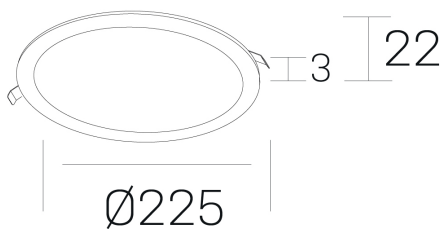

disc

K51702.03.RF.WH-WH.OP.ST.8.27.DA

GENERAL DETAILS

INSTALLATION	recessed with frame
FINISHES ALUMINIUM	White-White
LIGHT DIRECTION	Fixed
INT/EXT IP DEGREE	IP 43
MATERIAL	Aluminum
IK DEGREE	IK03
UTILIZATION	Indoor
WARRANTY	5 years

ELECTRICAL DETAILS

LAMP	LED
POWER	20 W
COLOUR TEMPERATURE	2700K
LUMINOUS FLUX	1700 Lm
EFFICACY DIMMING	85 Lm/W
DIMABLE	DALI
DRIVER	Remote
CLASS PROTECTION	II
COLOUR RENDERING INDEX	CRI >80
VOLTAGE	220-240 V
CURRENT INTENSITY	500 mA
LIFE TIME	50.000 h

GENERAL DIMENSIONS

DIMENSIONS	Ø 225 mm
CUT OUT	Ø 210 mm
HEIGHT	h 22 mm
DIMENSIONES DE EMBALAJE	N/A

*Please might expect a max.15% figure reduction in finishes other than white