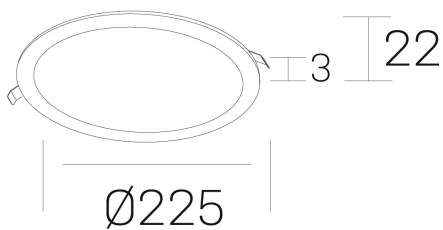

disc
K51702.03.RF.WH-WH.OP.ST.8.27.DA

GENERAL DETAILS

INSTALLATION	recessed with frame
FINISHES ALUMINIUM	White-White
LIGHT DIRECTION	Fixed
INT/EXT IP DEGREE	IP 43
MATERIAL	Aluminum
IK DEGREE	IK03
UTILIZATION	Indoor
WARRANTY	5 years

ELECTRICAL DETAILS

LAMP	LED
POWER	20 W
COLOUR TEMPERATURE	2700K
LUMINOUS FLUX	1700 Lm
EFFICACY DIMMING	85 Lm/W
DIMABLE	DALI
DRIVER	Remote
CLASS PROTECTION	II
COLOUR RENDERING INDEX	CRI >80
VOLTAGE	220-240 V
FRECUENCIA	50-60 Hz
CURRENT INTENSITY	500 mA
LIFE TIME	50.000 h

GENERAL DIMENSIONS

DIMENSIONS	Ø 225 mm
CUT OUT	Ø 210 mm
HEIGHT	h 22 mm
DIMENSIONES DE EMBALAJE	N/A

*Please might expect a max.15% figure reduction in finishes other than white