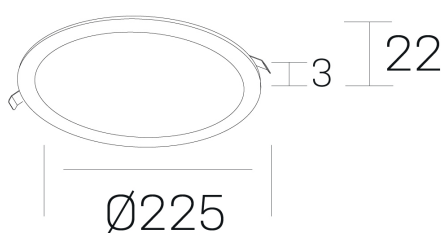

## GENERAL DETAILS

INSTALLATION	recessed with frame
FINISHES ALUMINIUM	Black-Black
LIGHT DIRECTION	Fixed
INT/EXT IP DEGREE	IP 43
MATERIAL	Aluminum
IK DEGREE	IK03
UTILIZATION	Indoor
WARRANTY	5 years

## ELECTRICAL DETAILS

LAMP	LED
POWER	20 W
COLOUR TEMPERATURE	2700K
LUMINOUS FLUX	1700 Lm
EFFICACY DIMMING	85 Lm/W
DIMABLE	Push
DRIVER	Remote
CLASS PROTECTION	II
COLOUR RENDERING INDEX	CRI >80
VOLTAGE	220-240 V
CURRENT INTENSITY	500 mA
LIFE TIME	50.000 h

## GENERAL DIMENSIONS

DIMENSIONS	Ø 225 mm
CUT OUT	Ø 210 mm
HEIGHT	h 22 mm
DIMENSIONES DE EMBALAJE	N/A

\*Please might expect a max.15% figure reduction in finishes other than white