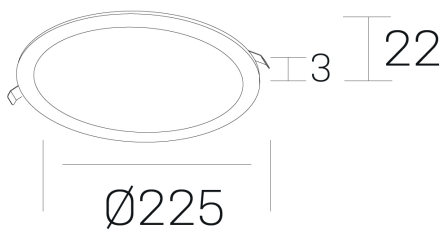

disc
K51702.03.RF.BK-BK.OP.ST.8.27.PU

GENERAL DETAILS

INSTALLATION	recessed with frame
FINISHES ALUMINIUM	Black-Black
LIGHT DIRECTION	Fixed
INT/EXT IP DEGREE	IP 43
MATERIAL	Aluminum
IK DEGREE	IK03
UTILIZATION	Indoor
WARRANTY	3 years

ELECTRICAL DETAILS

LAMP	LED
POWER	20 W
COLOUR TEMPERATURE	2700K
LUMINOUS FLUX	1700 Lm
EFFICACY DIMMING	85 Lm/W
DIMABLE	Push
DRIVER	Remote
CLASS PROTECTION	II
COLOUR RENDERING INDEX	CRI >80
VOLTAGE	220-240 V
FRECUENCIA	50-60 Hz
CURRENT INTENSITY	500 mA
LIFE TIME	35.000 h

GENERAL DIMENSIONS

DIMENSIONS	Ø 225 mm
CUT OUT	Ø 210 mm
HEIGHT	h 22 mm
DIMENSIONES DE EMBALAJE	N/A

*Please might expect a max.15% figure reduction in finishes other than white