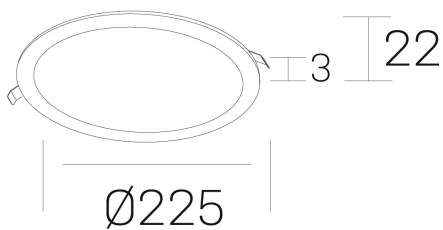

#### GENERAL DETAILS

INSTALLATION	recessed with frame
FINISHES ALUMINIUM	Black-Black
LIGHT DIRECTION	Fixed
INT/EXT IP DEGREE	IP 43
MATERIAL	Aluminum
IK DEGREE	IK03
UTILIZATION	Indoor
WARRANTY	5 years

#### ELECTRICAL DETAILS

LAMP	LED
POWER	20 W
COLOUR TEMPERATURE	2700K
LUMINOUS FLUX	1700 Lm
EFFICACY DIMMING	85 Lm/W
DIMABLE	Push
DRIVER	Remote
CLASS PROTECTION	II
COLOUR RENDERING INDEX	CRI >80
VOLTAGE	220-240 V
FRECUENCIA	50-60 Hz
CURRENT INTENSITY	500 mA
LIFE TIME	50.000 h

#### GENERAL DIMENSIONS

DIMENSIONS	Ø 225 mm
CUT OUT	Ø 210 mm
HEIGHT	h 22 mm
DIMENSIONES DE EMBALAJE	N/A

\*Please might expect a max.15% figure reduction in finishes other than white