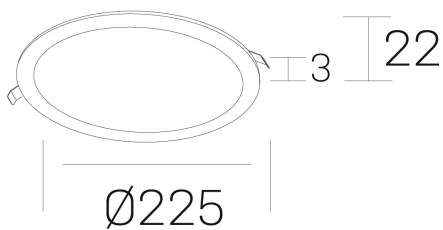

disc
K51702.03.RF.BK-BK.OP.ST.8.27.PC

GENERAL DETAILS

INSTALLATION	recessed with frame
FINISHES ALUMINIUM	Black-Black
LIGHT DIRECTION	Fixed
INT/EXT IP DEGREE	IP 43
MATERIAL	Aluminum
IK DEGREE	IK03
UTILIZATION	Indoor
WARRANTY	5 years

ELECTRICAL DETAILS

LAMP	LED
POWER	20 W
COLOUR TEMPERATURE	2700K
LUMINOUS FLUX	1700 Lm
EFFICACY DIMMING	85 Lm/W
DIMABLE	PHASE CUT
DRIVER	Remote
CLASS PROTECTION	II
COLOUR RENDERING INDEX	CRI >80
VOLTAGE	220-240 V
FRECUENCIA	50-60 Hz
CURRENT INTENSITY	500 mA
LIFE TIME	50.000 h

GENERAL DIMENSIONS

DIMENSIONS	Ø 225 mm
CUT OUT	Ø 210 mm
HEIGHT	h 22 mm
DIMENSIONES DE EMBALAJE	N/A

*Please might expect a max.15% figure reduction in finishes other than white