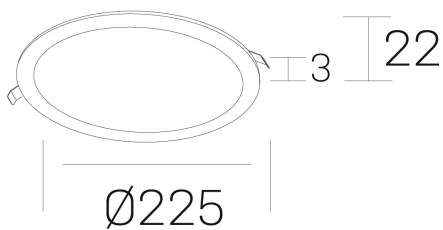

GENERAL DETAILS

INSTALLATION	recessed with frame
FINISHES ALUMINIUM	Black-Black
LIGHT DIRECTION	Fixed
INT/EXT IP DEGREE	IP 43
MATERIAL	Aluminum
IK DEGREE	IK03
UTILIZATION	Indoor
WARRANTY	5 years

ELECTRICAL DETAILS

LAMP	LED
POWER	20 W
COLOUR TEMPERATURE	2700K
LUMINOUS FLUX	1700 Lm
EFFICACY DIMMING	85 Lm/W
DIMABLE	PHASE CUT
DRIVER	Remote
CLASS PROTECTION	II
COLOUR RENDERING INDEX	CRI >80
VOLTAGE	220-240 V
FRECUENCIA	50-60 Hz
CURRENT INTENSITY	500 mA
LIFE TIME	50.000 h

GENERAL DIMENSIONS

DIMENSIONS	Ø 225 mm
CUT OUT	Ø 210 mm
HEIGHT	h 22 mm
DIMENSIONES DE EMBALAJE	N/A

*Please might expect a max.15% figure reduction in finishes other than white