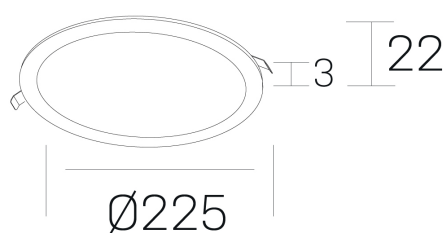

disc
K51702.03.RF.BK-BK.OP.ST.8.27.DA

GENERAL DETAILS

INSTALLATION	recessed with frame
FINISHES ALUMINIUM	Black-Black
LIGHT DIRECTION	Fixed
INT/EXT IP DEGREE	IP 43
MATERIAL	Aluminum
IK DEGREE	IK03
UTILIZATION	Indoor
WARRANTY	5 years

ELECTRICAL DETAILS

LAMP	LED
POWER	20 W
COLOUR TEMPERATURE	2700K
LUMINOUS FLUX	1700 Lm
EFFICACY DIMMING	85 Lm/W
DIMABLE	DALI
DRIVER	Remote
CLASS PROTECTION	II
COLOUR RENDERING INDEX	CRI >80
VOLTAGE	220-240 V
FRECUENCIA	50-60 Hz
CURRENT INTENSITY	500 mA
LIFE TIME	50.000 h

GENERAL DIMENSIONS

DIMENSIONS	Ø 225 mm
CUT OUT	Ø 210 mm
HEIGHT	h 22 mm
DIMENSIONES DE EMBALAJE	N/A

*Please might expect a max.15% figure reduction in finishes other than white