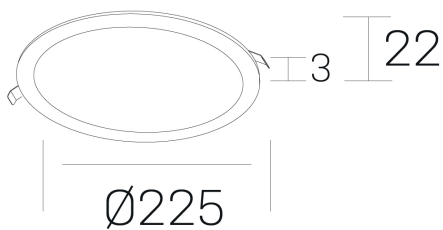

disc
K51702.03.RF.BK-BK.OP.ST.8.27.D1

GENERAL DETAILS

INSTALLATION	recessed with frame
FINISHES ALUMINIUM	Black-Black
LIGHT DIRECTION	Fixed
INT/EXT IP DEGREE	IP 43
MATERIAL	Aluminum
IK DEGREE	IK03
UTILIZATION	Indoor
WARRANTY	5 years

ELECTRICAL DETAILS

LAMP	LED
POWER	20 W
COLOUR TEMPERATURE	2700K
LUMINOUS FLUX	1700 Lm
EFFICACY DIMMING	85 Lm/W
DIMABLE	1.10v
DRIVER	Remote
CLASS PROTECTION	II
COLOUR RENDERING INDEX	CRI >80
VOLTAGE	220-240 V
CURRENT INTENSITY	500 mA
LIFE TIME	50.000 h

GENERAL DIMENSIONS

DIMENSIONS	Ø 225 mm
CUT OUT	Ø 210 mm
HEIGHT	h 22 mm
DIMENSIONES DE EMBALAJE	N/A

*Please might expect a max.15% figure reduction in finishes other than white