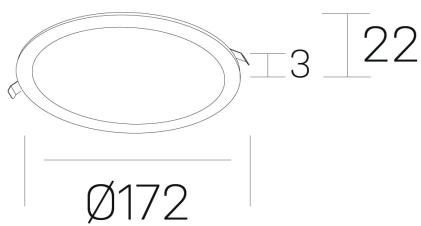

disc
K51702.02.RF.WH-WH.OP.ST.8.27.PU

GENERAL DETAILS

INSTALLATION	recessed with frame
FINISHES ALUMINIUM	White-White
LIGHT DIRECTION	Fixed
INT/EXT IP DEGREE	IP 43
MATERIAL	Aluminum
IK DEGREE	IK03
UTILIZATION	Indoor
WARRANTY	5 years

ELECTRICAL DETAILS

LAMP	LED
POWER	12 W
COLOUR TEMPERATURE	2700K
LUMINOUS FLUX	1020 Lm
EFFICACY DIMMING	85 Lm/W
DIMABLE	Push
DRIVER	Remote
CLASS PROTECTION	II
COLOUR RENDERING INDEX	CRI >80
VOLTAGE	220-240 V
FRECUENCIA	50-60 Hz
CURRENT INTENSITY	300 mA
LIFE TIME	50.000 h

GENERAL DIMENSIONS

DIMENSIONS	Ø 172 mm
CUT OUT	Ø 157 mm
HEIGHT	h 22 mm
DIMENSIONES DE EMBALAJE	N/A

*Please might expect a max.15% figure reduction in finishes other than white