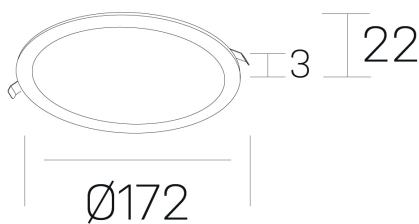

## GENERAL DETAILS

INSTALLATION	recessed with frame
FINISHES ALUMINIUM	White-White
LIGHT DIRECTION	Fixed
INT/EXT IP DEGREE	IP 43
MATERIAL	Aluminum
IK DEGREE	IK03
UTILIZATION	Indoor
WARRANTY	5 years

## ELECTRICAL DETAILS

LAMP	LED
POWER	12 W
COLOUR TEMPERATURE	2700K
LUMINOUS FLUX	1020 Lm
EFFICACY DIMMING	85 Lm/W
DIMABLE	PHASE CUT
DRIVER	Remote
CLASS PROTECTION	II
COLOUR RENDERING INDEX	CRI >80
VOLTAGE	220-240 V
FRECUENCIA	50-60 Hz
CURRENT INTENSITY	300 mA
LIFE TIME	50.000 h

## GENERAL DIMENSIONS

DIMENSIONS	Ø 172 mm
CUT OUT	Ø 157 mm
HEIGHT	h 22 mm
DIMENSIONES DE EMBALAJE	N/A

\*Please might expect a max.15% figure reduction in finishes other than white