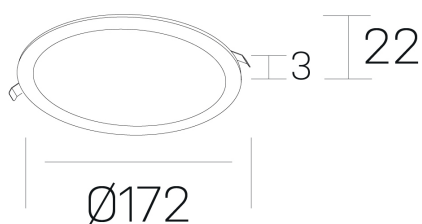

disc
K51702.02.RF.WH-WH.OP.ST.8.27.DA

GENERAL DETAILS

INSTALLATION	recessed with frame
FINISHES ALUMINIUM	White-White
LIGHT DIRECTION	Fixed
INT/EXT IP DEGREE	IP 43
MATERIAL	Aluminum
IK DEGREE	IK03
UTILIZATION	Indoor
WARRANTY	5 years

ELECTRICAL DETAILS

LAMP	LED
POWER	12 W
COLOUR TEMPERATURE	2700K
LUMINOUS FLUX	1020 Lm
EFFICACY DIMMING	85 Lm/W
DIMABLE	DALI
DRIVER	Remote
CLASS PROTECTION	II
COLOUR RENDERING INDEX	CRI >80
VOLTAGE	220-240 V
FRECUENCIA	50-60 Hz
CURRENT INTENSITY	300 mA
LIFE TIME	50.000 h

GENERAL DIMENSIONS

DIMENSIONS	Ø 172 mm
CUT OUT	Ø 157 mm
HEIGHT	h 22 mm
DIMENSIONES DE EMBALAJE	N/A

*Please might expect a max.15% figure reduction in finishes other than white