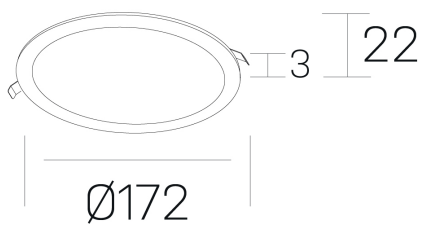

disc
K51702.02.RF.BK-BK.OP.ST.8.27.PU

GENERAL DETAILS

INSTALLATION	recessed with frame
FINISHES ALUMINIUM	Black-Black
LIGHT DIRECTION	Fixed
INT/EXT IP DEGREE	IP 43
MATERIAL	Aluminum
IK DEGREE	IK03
UTILIZATION	Indoor
WARRANTY	5 years

ELECTRICAL DETAILS

LAMP	LED
POWER	12 W
COLOUR TEMPERATURE	2700K
LUMINOUS FLUX	1020 Lm
EFFICACY DIMMING	85 Lm/W
DIMABLE	Push
DRIVER	Remote
CLASS PROTECTION	II
COLOUR RENDERING INDEX	CRI >80
VOLTAGE	220-240 V
CURRENT INTENSITY	300 mA
LIFE TIME	50.000 h

GENERAL DIMENSIONS

DIMENSIONS	Ø 172 mm
CUT OUT	Ø 157 mm
HEIGHT	h 22 mm
DIMENSIONES DE EMBALAJE	N/A

*Please might expect a max.15% figure reduction in finishes other than white