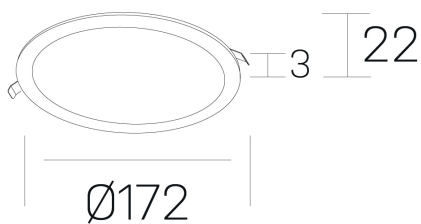

disc
K51702.02.RF.BK-BK.OP.ST.8.27.DA

GENERAL DETAILS

INSTALLATION	recessed with frame
FINISHES ALUMINIUM	Black-Black
LIGHT DIRECTION	Fixed
INT/EXT IP DEGREE	IP 43
MATERIAL	Aluminum
IK DEGREE	IK03
UTILIZATION	Indoor
WARRANTY	5 years

ELECTRICAL DETAILS

LAMP	LED
POWER	12 W
COLOUR TEMPERATURE	2700K
LUMINOUS FLUX	1020 Lm
EFFICACY DIMMING	85 Lm/W
DIMABLE	DALI
DRIVER	Remote
CLASS PROTECTION	II
COLOUR RENDERING INDEX	CRI >80
VOLTAGE	220-240 V
CURRENT INTENSITY	300 mA
LIFE TIME	50.000 h

GENERAL DIMENSIONS

DIMENSIONS	Ø 172 mm
CUT OUT	Ø 157 mm
HEIGHT	h 22 mm
DIMENSIONES DE EMBALAJE	N/A

*Please might expect a max.15% figure reduction in finishes other than white