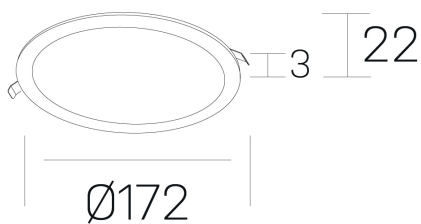

disc
K51702.02.RF.BK-BK.OP.ST.8.27.DA

GENERAL DETAILS

INSTALLATION	recessed with frame
FINISHES ALUMINIUM	Black-Black
LIGHT DIRECTION	Fixed
INT/EXT IP DEGREE	IP 43
MATERIAL	Aluminum
IK DEGREE	IK03
UTILIZATION	Indoor
WARRANTY	5 years

ELECTRICAL DETAILS

LAMP	LED
POWER	12 W
COLOUR TEMPERATURE	2700K
LUMINOUS FLUX	1020 Lm
EFFICACY DIMMING	85 Lm/W
DIMABLE	DALI
DRIVER	Remote
CLASS PROTECTION	II
COLOUR RENDERING INDEX	CRI >80
VOLTAGE	220-240 V
FRECUENCIA	50-60 Hz
CURRENT INTENSITY	300 mA
LIFE TIME	50.000 h

GENERAL DIMENSIONS

DIMENSIONS	Ø 172 mm
CUT OUT	Ø 157 mm
HEIGHT	h 22 mm
DIMENSIONES DE EMBALAJE	N/A

*Please might expect a max.15% figure reduction in finishes other than white