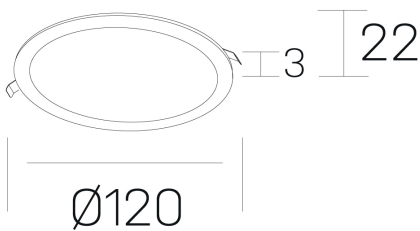

disc

K51702.01.RF.WH-WH.OP.ST.8.27.DA

GENERAL DETAILS

INSTALLATION	recessed with frame
FINISHES ALUMINIUM	White-White
LIGHT DIRECTION	Fixed
INT/EXT IP DEGREE	IP 43
MATERIAL	Aluminum
IK DEGREE	IK03
UTILIZATION	Indoor
WARRANTY	5 years

ELECTRICAL DETAILS

LAMP	LED
POWER	8 W
COLOUR TEMPERATURE	2700K
LUMINOUS FLUX	470 Lm
EFFICACY DIMMING	59 Lm/W
DIMABLE	DALI
DRIVER	Remote
CLASS PROTECTION	II
COLOUR RENDERING INDEX	CRI >80
VOLTAGE	220-240 V
CURRENT INTENSITY	350 mA
LIFE TIME	50.000 h

GENERAL DIMENSIONS

DIMENSIONS	Ø 120 mm
CUT OUT	Ø 108 mm
HEIGHT	h 22 mm
DIMENSIONES DE EMBALAJE	N/A

*Please might expect a max.15% figure reduction in finishes other than white