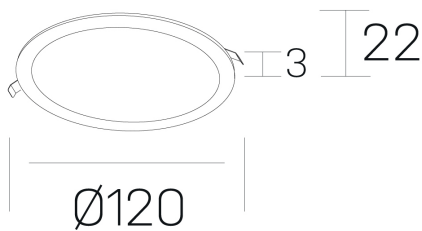

disc

K51702.01.RF.WH-WH.OP.ST.8.27.DA

GENERAL DETAILS

INSTALLATION	recessed with frame
FINISHES ALUMINIUM	White-White
LIGHT DIRECTION	Fixed
INT/EXT IP DEGREE	IP 43
MATERIAL	Aluminum
IK DEGREE	IK03
UTILIZATION	Indoor
WARRANTY	5 years

ELECTRICAL DETAILS

LAMP	LED
POWER	8 W
COLOUR TEMPERATURE	2700K
LUMINOUS FLUX	470 Lm
EFFICACY DIMMING	59 Lm/W
DIMABLE	DALI
DRIVER	Remote
CLASS PROTECTION	II
COLOUR RENDERING INDEX	CRI >80
VOLTAGE	220-240 V
FRECUENCIA	50-60 Hz
CURRENT INTENSITY	350 mA
LIFE TIME	50.000 h

GENERAL DIMENSIONS

DIMENSIONS	Ø 120 mm
CUT OUT	Ø 108 mm
HEIGHT	h 22 mm
DIMENSIONES DE EMBALAJE	N/A

*Please might expect a max.15% figure reduction in finishes other than white