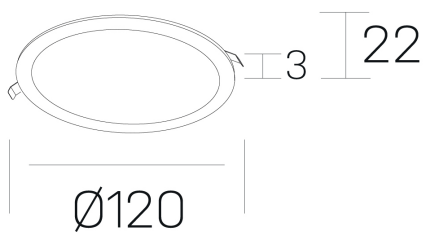

disc
K51702.01.RF.WH-WH.OP.ST.8.27.D1

GENERAL DETAILS

INSTALLATION	recessed with frame
FINISHES ALUMINIUM	White-White
LIGHT DIRECTION	Fixed
INT/EXT IP DEGREE	IP 43
MATERIAL	Aluminum
IK DEGREE	IK03
UTILIZATION	Indoor
WARRANTY	5 years

ELECTRICAL DETAILS

LAMP	LED
POWER	8 W
COLOUR TEMPERATURE	2700K
LUMINOUS FLUX	470 Lm
EFFICACY DIMMING	59 Lm/W
DIMABLE	1.10v
DRIVER	Remote
CLASS PROTECTION	II
COLOUR RENDERING INDEX	CRI >80
VOLTAGE	220-240 V
FRECUENCIA	50-60 Hz
CURRENT INTENSITY	350 mA
LIFE TIME	50.000 h

GENERAL DIMENSIONS

DIMENSIONS	Ø 120 mm
CUT OUT	Ø 108 mm
HEIGHT	h 22 mm
DIMENSIONES DE EMBALAJE	N/A

*Please might expect a max.15% figure reduction in finishes other than white