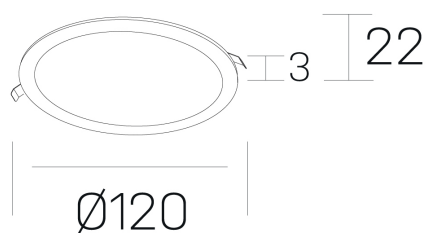

disc
K51702.01.RF.BK-BK.OP.ST.8.27.PU

GENERAL DETAILS

INSTALLATION	recessed with frame
FINISHES ALUMINIUM	Black-Black
LIGHT DIRECTION	Fixed
INT/EXT IP DEGREE	IP 43
MATERIAL	Aluminum
IK DEGREE	IK03
UTILIZATION	Indoor
WARRANTY	5 years

ELECTRICAL DETAILS

LAMP	LED
POWER	8 W
COLOUR TEMPERATURE	2700K
LUMINOUS FLUX	470 Lm
EFFICACY DIMMING	59 Lm/W
DIMABLE	Push
DRIVER	Remote
CLASS PROTECTION	II
COLOUR RENDERING INDEX	CRI >80
VOLTAGE	220-240 V
FRECUENCIA	50-60 Hz
CURRENT INTENSITY	350 mA
LIFE TIME	50.000 h

GENERAL DIMENSIONS

DIMENSIONS	Ø 120 mm
CUT OUT	Ø 108 mm
HEIGHT	h 22 mm
DIMENSIONES DE EMBALAJE	N/A

*Please might expect a max.15% figure reduction in finishes other than white