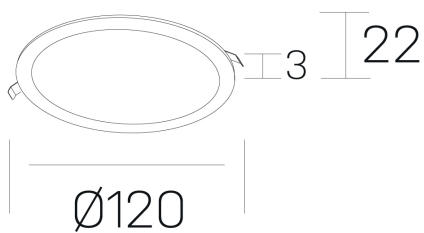

#### GENERAL DETAILS

INSTALLATION	recessed with frame
FINISHES ALUMINIUM	Black-Black
LIGHT DIRECTION	Fixed
INT/EXT IP DEGREE	IP 43
MATERIAL	Aluminum
IK DEGREE	IK03
UTILIZATION	Indoor
WARRANTY	5 years

#### ELECTRICAL DETAILS

LAMP	LED
POWER	8 W
COLOUR TEMPERATURE	2700K
LUMINOUS FLUX	470 Lm
EFFICACY DIMMING	59 Lm/W
DIMABLE	1.10v
DRIVER	Remote
CLASS PROTECTION	II
COLOUR RENDERING INDEX	CRI >80
VOLTAGE	220-240 V
FRECUENCIA	50-60 Hz
CURRENT INTENSITY	350 mA
LIFE TIME	50.000 h

#### GENERAL DIMENSIONS

DIMENSIONS	Ø 120 mm
CUT OUT	Ø 108 mm
HEIGHT	h 22 mm
DIMENSIONES DE EMBALAJE	N/A

\*Please might expect a max.15% figure reduction in finishes other than white