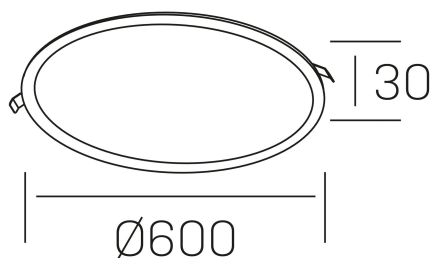

disc
K51702.07.RF.WH-WH.OP.ST.8.40.PU

GENERAL DETAILS

INSTALLATION	recessed with frame
FINISHES ALUMINIUM	White-White
LIGHT DIRECTION	Fixed
INT/EXT IP DEGREE	IP 43
MATERIAL	Aluminum
IK DEGREE	IK03
UTILIZATION	Indoor
WARRANTY	3 years

ELECTRICAL DETAILS

LAMP	LED
POWER	56 W
COLOUR TEMPERATURE	4000K
LUMINOUS FLUX	4800 Lm
EFFICACY DIMMING	88 Lm/W
DIMABLE	Push
DRIVER	Remote
CLASS PROTECTION	II
COLOUR RENDERING INDEX	CRI >80
VOLTAGE	220-240 V
FRECUENCIA	50-60 Hz
CURRENT INTENSITY	1400 mA
LIFE TIME	35.000 h

GENERAL DIMENSIONS

DIMENSIONS	Ø 600 mm
CUT OUT	Ø 585 mm
HEIGHT	h 30 mm
DIMENSIONES DE EMBALAJE	635 × 615 × 45 mm
PESO NETO	2.5

*Please might expect a max.15% figure reduction in finishes other than white