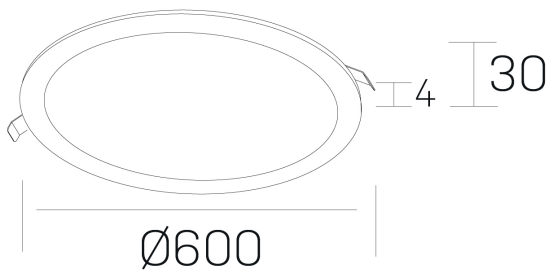

disc
K51702.07.RF.WH-WH.OP.ST.8.40.PU

GENERAL DETAILS

INSTALLATION	recessed with frame
FINISHES ALUMINIUM	White-White
LIGHT DIRECTION	Fixed
INT/EXT IP DEGREE	IP 43
MATERIAL	Aluminum
IK DEGREE	IK03
UTILIZATION	Indoor
WARRANTY	5 years

ELECTRICAL DETAILS

LAMP	LED
POWER	56 W
COLOUR TEMPERATURE	4000K
LUMINOUS FLUX	4800 Lm
EFFICACY DIMMING	88 Lm/W
DIMABLE	Push
DRIVER	Remote
CLASS PROTECTION	II
COLOUR RENDERING INDEX	CRI >80
VOLTAGE	220-240 V
FRECUENCIA	50-60 Hz
CURRENT INTENSITY	1400 mA
LIFE TIME	50.000 h

GENERAL DIMENSIONS

DIMENSIONS	Ø 600 mm
CUT OUT	Ø 585 mm
HEIGHT	h 30 mm
DIMENSIONES DE EMBALAJE	N/A

*Please might expect a max.15% figure reduction in finishes other than white