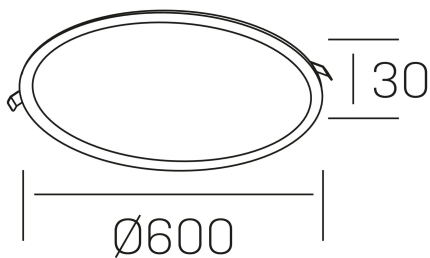

## GENERAL DETAILS

INSTALLATION	recessed with frame
FINISHES ALUMINIUM	White-White
LIGHT DIRECTION	Fixed
INT/EXT IP DEGREE	IP 43
MATERIAL	Aluminum
IK DEGREE	IK03
UTILIZATION	Indoor
WARRANTY	3 years

## ELECTRICAL DETAILS

LAMP	LED
POWER	56 W
COLOUR TEMPERATURE	4000K
LUMINOUS FLUX	4800 Lm
EFFICACY DIMMING	88 Lm/W
DIMABLE	DALI
DRIVER	Remote
CLASS PROTECTION	II
COLOUR RENDERING INDEX	CRI >80
VOLTAGE	220-240 V
FRECUENCIA	50-60 Hz
CURRENT INTENSITY	1400 mA
LIFE TIME	35.000 h

## GENERAL DIMENSIONS

DIMENSIONS	Ø 600 mm
CUT OUT	Ø 585 mm
HEIGHT	h 30 mm
DIMENSIONES DE EMBALAJE	635 × 615 × 45 mm
PESO NETO	2.5

\*Please might expect a max.15% figure reduction in finishes other than white