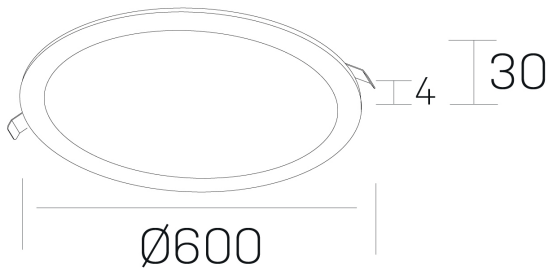

disc

K51702.07.RF.WH-WH.OP.ST.8.40.DA

GENERAL DETAILS

INSTALLATION	recessed with frame
FINISHES ALUMINIUM	White-White
LIGHT DIRECTION	Fixed
INT/EXT IP DEGREE	IP 43
MATERIAL	Aluminum
IK DEGREE	IK03
UTILIZATION	Indoor
WARRANTY	5 years

ELECTRICAL DETAILS

LAMP	LED
POWER	56 W
COLOUR TEMPERATURE	4000K
LUMINOUS FLUX	4800 Lm
EFFICACY DIMMING	88 Lm/W
DIMABLE	DALI
DRIVER	Remote
CLASS PROTECTION	II
COLOUR RENDERING INDEX	CRI >80
VOLTAGE	220-240 V
FRECUENCIA	50-60 Hz
CURRENT INTENSITY	1400 mA
LIFE TIME	50.000 h

GENERAL DIMENSIONS

DIMENSIONS	Ø 600 mm
CUT OUT	Ø 585 mm
HEIGHT	h 30 mm
DIMENSIONES DE EMBALAJE	N/A

*Please might expect a max.15% figure reduction in finishes other than white