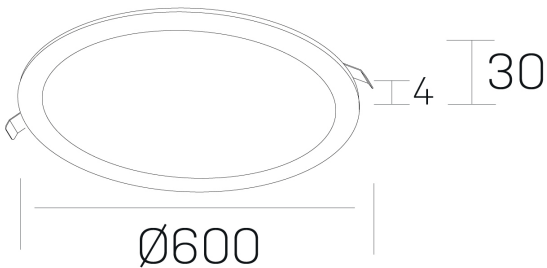

disc

K51702.07.RF.WH-WH.OP.ST.8.40.D1

GENERAL DETAILS

INSTALLATION	recessed with frame
FINISHES ALUMINIUM	White-White
LIGHT DIRECTION	Fixed
INT/EXT IP DEGREE	IP 43
MATERIAL	Aluminum
IK DEGREE	IK03
UTILIZATION	Indoor
WARRANTY	5 years

ELECTRICAL DETAILS

LAMP	LED
POWER	56 W
COLOUR TEMPERATURE	4000K
LUMINOUS FLUX	4800 Lm
EFFICACY DIMMING	88 Lm/W
DIMABLE	1.10v
DRIVER	Remote
CLASS PROTECTION	II
COLOUR RENDERING INDEX	CRI >80
VOLTAGE	220-240 V
FRECUENCIA	50-60 Hz
CURRENT INTENSITY	1400 mA
LIFE TIME	50.000 h

GENERAL DIMENSIONS

DIMENSIONS	Ø 600 mm
CUT OUT	Ø 585 mm
HEIGHT	h 30 mm
DIMENSIONES DE EMBALAJE	N/A

*Please might expect a max.15% figure reduction in finishes other than white