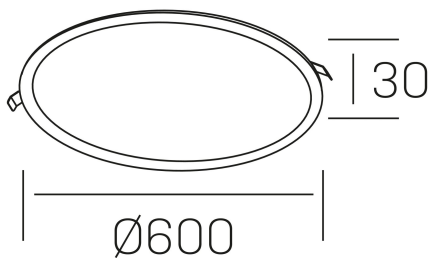

disc
K51702.07.RF.WH-WH.OP.ST.8.40.D1

GENERAL DETAILS

INSTALLATION	recessed with frame
FINISHES ALUMINIUM	White-White
LIGHT DIRECTION	Fixed
INT/EXT IP DEGREE	IP 43
MATERIAL	Aluminum
IK DEGREE	IK03
UTILIZATION	Indoor
WARRANTY	3 years

ELECTRICAL DETAILS

LAMP	LED
POWER	56 W
COLOUR TEMPERATURE	4000K
LUMINOUS FLUX	4800 Lm
EFFICACY DIMMING	88 Lm/W
DIMABLE	1.10v
DRIVER	Remote
CLASS PROTECTION	II
COLOUR RENDERING INDEX	CRI >80
VOLTAGE	220-240 V
FRECUENCIA	50-60 Hz
CURRENT INTENSITY	1400 mA
LIFE TIME	35.000 h

GENERAL DIMENSIONS

DIMENSIONS	Ø 600 mm
CUT OUT	Ø 585 mm
HEIGHT	h 30 mm
DIMENSIONES DE EMBALAJE	635 × 615 × 45 mm
PESO NETO	2.5

*Please might expect a max.15% figure reduction in finishes other than white