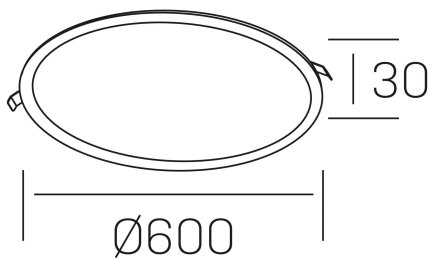

disc
K51702.07.RF.WH-WH.OP.ST.8.40

GENERAL DETAILS

INSTALLATION	recessed with frame
FINISHES ALUMINIUM	White-White
LIGHT DIRECTION	Fixed
INT/EXT IP DEGREE	IP 43
MATERIAL	Aluminum
IK DEGREE	IK03
UTILIZATION	Indoor
WARRANTY	3 years

ELECTRICAL DETAILS

LAMP	LED
POWER	56 W
COLOUR TEMPERATURE	4000K
LUMINOUS FLUX	4800 Lm
EFFICACY DIMMING	88 Lm/W
DIMABLE	No Dim
DRIVER	Remote
CLASS PROTECTION	II
COLOUR RENDERING INDEX	CRI >80
VOLTAGE	220-240 V
FRECUENCIA	50-60 Hz
CURRENT INTENSITY	1400 mA
LIFE TIME	35.000 h

GENERAL DIMENSIONS

DIMENSIONS	Ø 600 mm
CUT OUT	Ø 585 mm
HEIGHT	h 30 mm
DIMENSIONES DE EMBALAJE	635 × 615 × 45 mm
PESO NETO	2.5

*Please might expect a max.15% figure reduction in finishes other than white