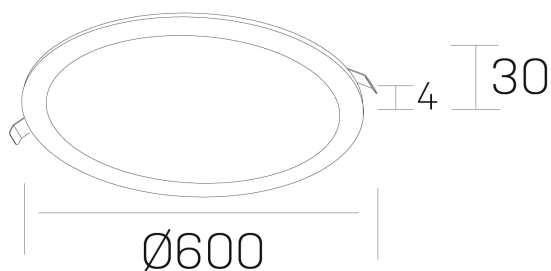

## GENERAL DETAILS

INSTALLATION	recessed with frame
FINISHES ALUMINIUM	White-White
LIGHT DIRECTION	Fixed
INT/EXT IP DEGREE	IP 43
MATERIAL	Aluminum
IK DEGREE	IK03
UTILIZATION	Indoor
WARRANTY	5 years

## ELECTRICAL DETAILS

LAMP	LED
POWER	56 W
COLOUR TEMPERATURE	4000K
LUMINOUS FLUX	4800 Lm
EFFICACY DIMMING	88 Lm/W
DIMABLE	No Dim
DRIVER	Remote
CLASS PROTECTION	II
COLOUR RENDERING INDEX	CRI >80
VOLTAGE	220-240 V
FRECUENCIA	50-60 Hz
CURRENT INTENSITY	1400 mA
LIFE TIME	50.000 h

## GENERAL DIMENSIONS

DIMENSIONS	Ø 600 mm
CUT OUT	Ø 585 mm
HEIGHT	h 30 mm
DIMENSIONES DE EMBALAJE	N/A

\*Please might expect a max.15% figure reduction in finishes other than white