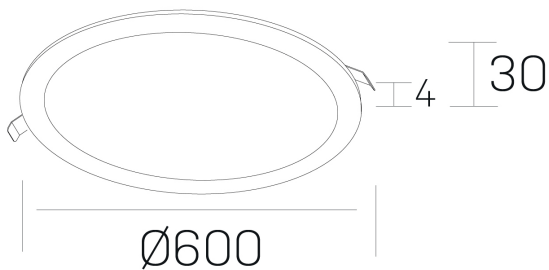

#### GENERAL DETAILS

INSTALLATION	recessed with frame
FINISHES ALUMINIUM	White-White
LIGHT DIRECTION	Fixed
INT/EXT IP DEGREE	IP 43
MATERIAL	Aluminum
IK DEGREE	IK03
UTILIZATION	Indoor
WARRANTY	5 years

#### ELECTRICAL DETAILS

LAMP	LED
POWER	56 W
COLOUR TEMPERATURE	3000K
LUMINOUS FLUX	4750 Lm
EFFICACY DIMMING	87 Lm/W
DIMABLE	Push
DRIVER	Remote
CLASS PROTECTION	II
COLOUR RENDERING INDEX	CRI >80
VOLTAGE	220-240 V
FRECUENCIA	50-60 Hz
CURRENT INTENSITY	1400 mA
LIFE TIME	50.000 h

#### GENERAL DIMENSIONS

DIMENSIONS	Ø 600 mm
CUT OUT	Ø 585 mm
HEIGHT	h 30 mm
DIMENSIONES DE EMBALAJE	N/A

\*Please might expect a max.15% figure reduction in finishes other than white