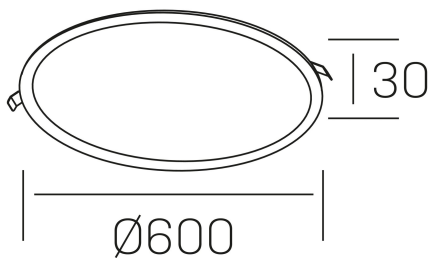

disc
K51702.07.RF.WH-WH.OP.ST.8.30.PU

GENERAL DETAILS

INSTALLATION	recessed with frame
FINISHES ALUMINIUM	White-White
LIGHT DIRECTION	Fixed
INT/EXT IP DEGREE	IP 43
MATERIAL	Aluminum
IK DEGREE	IK03
UTILIZATION	Indoor
WARRANTY	3 years

ELECTRICAL DETAILS

LAMP	LED
POWER	56 W
COLOUR TEMPERATURE	3000K
LUMINOUS FLUX	4750 Lm
EFFICACY DIMMING	87 Lm/W
DIMABLE	Push
DRIVER	Remote
CLASS PROTECTION	II
COLOUR RENDERING INDEX	CRI >80
VOLTAGE	220-240 V
FRECUENCIA	50-60 Hz
CURRENT INTENSITY	1400 mA
LIFE TIME	35.000 h

GENERAL DIMENSIONS

DIMENSIONS	Ø 600 mm
CUT OUT	Ø 585 mm
HEIGHT	h 30 mm
DIMENSIONES DE EMBALAJE	635 × 615 × 45 mm
PESO NETO	2.5

*Please might expect a max.15% figure reduction in finishes other than white