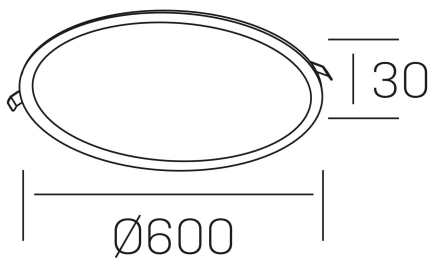

GENERAL DETAILS

INSTALLATION	recessed with frame
FINISHES ALUMINIUM	White-White
LIGHT DIRECTION	Fixed
INT/EXT IP DEGREE	IP 43
MATERIAL	Aluminum
IK DEGREE	IK03
UTILIZATION	Indoor
WARRANTY	3 years

ELECTRICAL DETAILS

LAMP	LED
POWER	56 W
COLOUR TEMPERATURE	3000K
LUMINOUS FLUX	4750 Lm
EFFICACY DIMMING	87 Lm/W
DIMABLE	DALI
DRIVER	Remote
CLASS PROTECTION	II
COLOUR RENDERING INDEX	CRI >80
VOLTAGE	220-240 V
FRECUENCIA	50-60 Hz
CURRENT INTENSITY	1400 mA
LIFE TIME	35.000 h

GENERAL DIMENSIONS

DIMENSIONS	Ø 600 mm
CUT OUT	Ø 585 mm
HEIGHT	h 30 mm
DIMENSIONES DE EMBALAJE	635 × 615 × 45 mm
PESO NETO	2.5

disc
K51702.07.RF.WH-WH.OP.ST.8.30.DA

*Please might expect a max.15% figure reduction in finishes other than white