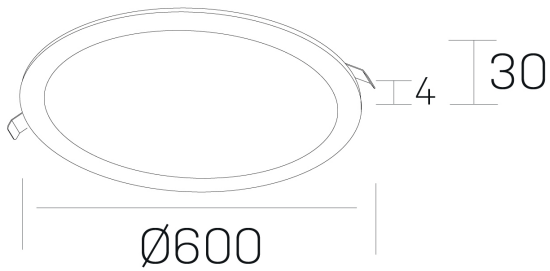

disc

K51702.07.RF.WH-WH.OP.ST.8.30.DA

GENERAL DETAILS

INSTALLATION	recessed with frame
FINISHES ALUMINIUM	White-White
LIGHT DIRECTION	Fixed
INT/EXT IP DEGREE	IP 43
MATERIAL	Aluminum
IK DEGREE	IK03
UTILIZATION	Indoor
WARRANTY	5 years

ELECTRICAL DETAILS

LAMP	LED
POWER	56 W
COLOUR TEMPERATURE	3000K
LUMINOUS FLUX	4750 Lm
EFFICACY DIMMING	87 Lm/W
DIMABLE	DALI
DRIVER	Remote
CLASS PROTECTION	II
COLOUR RENDERING INDEX	CRI >80
VOLTAGE	220-240 V
FRECUENCIA	50-60 Hz
CURRENT INTENSITY	1400 mA
LIFE TIME	50.000 h

GENERAL DIMENSIONS

DIMENSIONS	Ø 600 mm
CUT OUT	Ø 585 mm
HEIGHT	h 30 mm
DIMENSIONES DE EMBALAJE	N/A

*Please might expect a max.15% figure reduction in finishes other than white