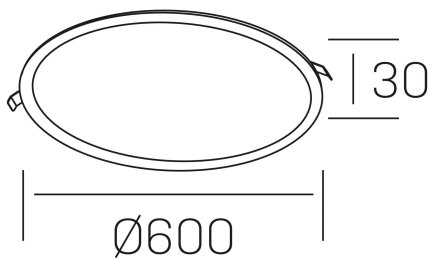

disc
K51702.07.RF.WH-WH.OP.ST.8.30.D1

GENERAL DETAILS

INSTALLATION	recessed with frame
FINISHES ALUMINIUM	White-White
LIGHT DIRECTION	Fixed
INT/EXT IP DEGREE	IP 43
MATERIAL	Aluminum
IK DEGREE	IK03
UTILIZATION	Indoor
WARRANTY	3 years

ELECTRICAL DETAILS

LAMP	LED
POWER	56 W
COLOUR TEMPERATURE	3000K
LUMINOUS FLUX	4750 Lm
EFFICACY DIMMING	87 Lm/W
DIMABLE	1.10v
DRIVER	Remote
CLASS PROTECTION	II
COLOUR RENDERING INDEX	CRI >80
VOLTAGE	220-240 V
FRECUENCIA	50-60 Hz
CURRENT INTENSITY	1400 mA
LIFE TIME	35.000 h

GENERAL DIMENSIONS

DIMENSIONS	Ø 600 mm
CUT OUT	Ø 585 mm
HEIGHT	h 30 mm
DIMENSIONES DE EMBALAJE	635 × 615 × 45 mm
PESO NETO	2.5

*Please might expect a max.15% figure reduction in finishes other than white