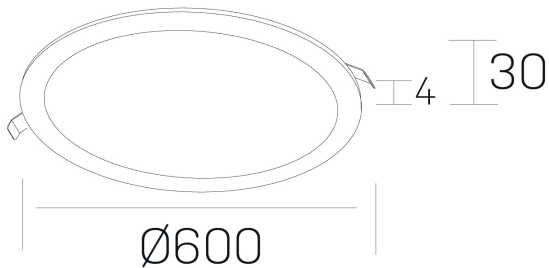

disc

K51702.07.RF.WH-WH.OP.ST.8.30.D1

GENERAL DETAILS

INSTALLATION	recessed with frame
FINISHES ALUMINIUM	White-White
LIGHT DIRECTION	Fixed
INT/EXT IP DEGREE	IP 43
MATERIAL	Aluminum
IK DEGREE	IK03
UTILIZATION	Indoor
WARRANTY	5 years

ELECTRICAL DETAILS

LAMP	LED
POWER	56 W
COLOUR TEMPERATURE	3000K
LUMINOUS FLUX	4750 Lm
EFFICACY DIMMING	87 Lm/W
DIMABLE	1.10v
DRIVER	Remote
CLASS PROTECTION	II
COLOUR RENDERING INDEX	CRI >80
VOLTAGE	220-240 V
FRECUENCIA	50-60 Hz
CURRENT INTENSITY	1400 mA
LIFE TIME	50.000 h

GENERAL DIMENSIONS

DIMENSIONS	Ø 600 mm
CUT OUT	Ø 585 mm
HEIGHT	h 30 mm
DIMENSIONES DE EMBALAJE	N/A

*Please might expect a max.15% figure reduction in finishes other than white