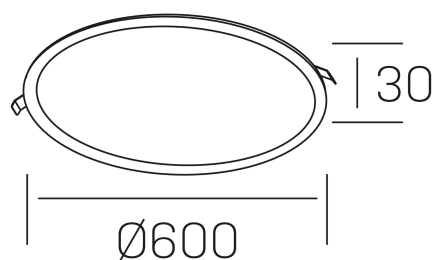

disc
K51702.07.RF.WH-WH.OP.ST.8.30

GENERAL DETAILS

INSTALLATION	recessed with frame
FINISHES ALUMINIUM	White-White
LIGHT DIRECTION	Fixed
INT/EXT IP DEGREE	IP 43
MATERIAL	Aluminum
IK DEGREE	IK03
UTILIZATION	Indoor
WARRANTY	3 years

ELECTRICAL DETAILS

LAMP	LED
POWER	56 W
COLOUR TEMPERATURE	3000K
LUMINOUS FLUX	4750 Lm
EFFICACY DIMMING	87 Lm/W
DIMABLE	No Dim
DRIVER	Remote
CLASS PROTECTION	II
COLOUR RENDERING INDEX	CRI >80
VOLTAGE	220-240 V
FRECUENCIA	50-60 Hz
CURRENT INTENSITY	1400 mA
LIFE TIME	35.000 h

GENERAL DIMENSIONS

DIMENSIONS	Ø 600 mm
CUT OUT	Ø 585 mm
HEIGHT	h 30 mm
DIMENSIONES DE EMBALAJE	635 × 615 × 45 mm
PESO NETO	2.5

*Please might expect a max.15% figure reduction in finishes other than white