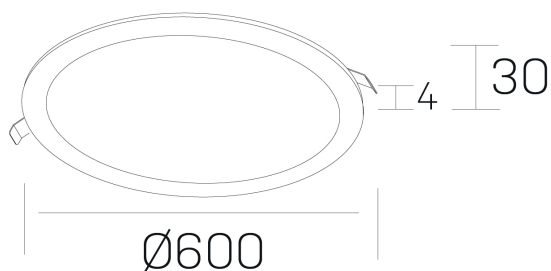

disc
K51702.07.RF.WH-WH.OP.ST.8.30

GENERAL DETAILS

INSTALLATION	recessed with frame
FINISHES ALUMINIUM	White-White
LIGHT DIRECTION	Fixed
INT/EXT IP DEGREE	IP 43
MATERIAL	Aluminum
IK DEGREE	IK03
UTILIZATION	Indoor
WARRANTY	5 years

ELECTRICAL DETAILS

LAMP	LED
POWER	56 W
COLOUR TEMPERATURE	3000K
LUMINOUS FLUX	4750 Lm
EFFICACY DIMMING	87 Lm/W
DIMABLE	No Dim
DRIVER	Remote
CLASS PROTECTION	II
COLOUR RENDERING INDEX	CRI >80
VOLTAGE	220-240 V
FRECUENCIA	50-60 Hz
CURRENT INTENSITY	1400 mA
LIFE TIME	50.000 h

GENERAL DIMENSIONS

DIMENSIONS	Ø 600 mm
CUT OUT	Ø 585 mm
HEIGHT	h 30 mm
DIMENSIONES DE EMBALAJE	N/A

*Please might expect a max.15% figure reduction in finishes other than white