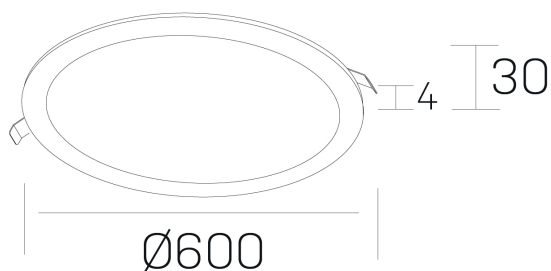

disc
K51702.07.RF.BK-BK.OP.ST.8.40.PU

GENERAL DETAILS

INSTALLATION	recessed with frame
FINISHES ALUMINIUM	Black-Black
LIGHT DIRECTION	Fixed
INT/EXT IP DEGREE	IP 43
MATERIAL	Aluminum
IK DEGREE	IK03
UTILIZATION	Indoor
WARRANTY	5 years

ELECTRICAL DETAILS

LAMP	LED
POWER	56 W
COLOUR TEMPERATURE	4000K
LUMINOUS FLUX	4800 Lm
EFFICACY DIMMING	88 Lm/W
DIMABLE	Push
DRIVER	Remote
CLASS PROTECTION	II
COLOUR RENDERING INDEX	CRI >80
VOLTAGE	220-240 V
FRECUENCIA	50-60 Hz
CURRENT INTENSITY	1400 mA
LIFE TIME	50.000 h

GENERAL DIMENSIONS

DIMENSIONS	Ø 600 mm
CUT OUT	Ø 585 mm
HEIGHT	h 30 mm
DIMENSIONES DE EMBALAJE	N/A

*Please might expect a max.15% figure reduction in finishes other than white