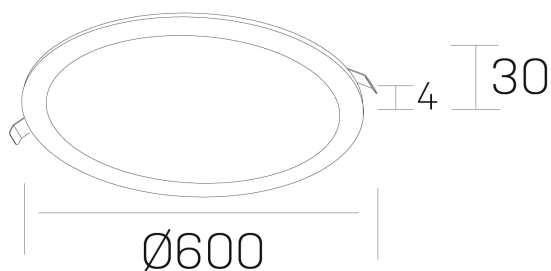

disc
K51702.07.RF.BK-BK.OP.ST.8.40.PU

GENERAL DETAILS

INSTALLATION	recessed with frame
FINISHES ALUMINIUM	Black-Black
LIGHT DIRECTION	Fixed
INT/EXT IP DEGREE	IP 43
MATERIAL	Aluminum
IK DEGREE	IK03
UTILIZATION	Indoor
WARRANTY	5 years

ELECTRICAL DETAILS

LAMP	LED
POWER	56 W
COLOUR TEMPERATURE	4000K
LUMINOUS FLUX	4800 Lm
EFFICACY DIMMING	88 Lm/W
DIMABLE	Push
DRIVER	Remote
CLASS PROTECTION	II
COLOUR RENDERING INDEX	CRI >80
VOLTAGE	220-240 V
CURRENT INTENSITY	1400 mA
LIFE TIME	50.000 h

GENERAL DIMENSIONS

DIMENSIONS	Ø 600 mm
CUT OUT	Ø 585 mm
HEIGHT	h 30 mm
DIMENSIONES DE EMBALAJE	N/A

*Please might expect a max.15% figure reduction in finishes other than white