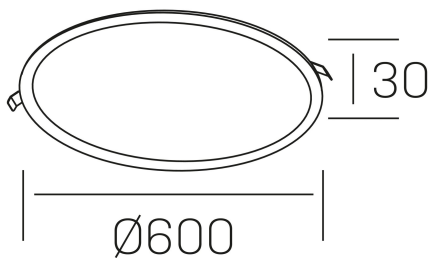

disc
K51702.07.RF.BK-BK.OP.ST.8.40.PU

GENERAL DETAILS

INSTALLATION	recessed with frame
FINISHES ALUMINIUM	Black-Black
LIGHT DIRECTION	Fixed
INT/EXT IP DEGREE	IP 43
MATERIAL	Aluminum
IK DEGREE	IK03
UTILIZATION	Indoor
WARRANTY	3 years

ELECTRICAL DETAILS

LAMP	LED
POWER	56 W
COLOUR TEMPERATURE	4000K
LUMINOUS FLUX	4800 Lm
EFFICACY DIMMING	88 Lm/W
DIMABLE	Push
DRIVER	Remote
CLASS PROTECTION	II
COLOUR RENDERING INDEX	CRI >80
VOLTAGE	220-240 V
FRECUENCIA	50-60 Hz
CURRENT INTENSITY	1400 mA
LIFE TIME	35.000 h

GENERAL DIMENSIONS

DIMENSIONS	Ø 600 mm
CUT OUT	Ø 585 mm
HEIGHT	h 30 mm
DIMENSIONES DE EMBALAJE	635 × 615 × 45 mm
PESO NETO	2.5

*Please might expect a max.15% figure reduction in finishes other than white