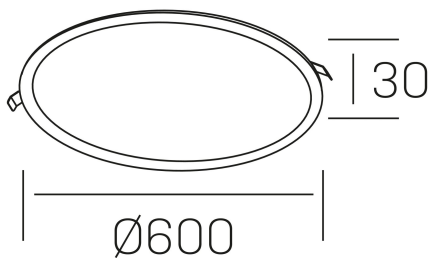

disc
K51702.07.RF.BK-BK.OP.ST.8.40.DA

GENERAL DETAILS

INSTALLATION	recessed with frame
FINISHES ALUMINIUM	Black-Black
LIGHT DIRECTION	Fixed
INT/EXT IP DEGREE	IP 43
MATERIAL	Aluminum
IK DEGREE	IK03
UTILIZATION	Indoor
WARRANTY	3 years

ELECTRICAL DETAILS

LAMP	LED
POWER	56 W
COLOUR TEMPERATURE	4000K
LUMINOUS FLUX	4800 Lm
EFFICACY DIMMING	88 Lm/W
DIMABLE	DALI
DRIVER	Remote
CLASS PROTECTION	II
COLOUR RENDERING INDEX	CRI >80
VOLTAGE	220-240 V
FRECUENCIA	50-60 Hz
CURRENT INTENSITY	1400 mA
LIFE TIME	35.000 h

GENERAL DIMENSIONS

DIMENSIONS	Ø 600 mm
CUT OUT	Ø 585 mm
HEIGHT	h 30 mm
DIMENSIONES DE EMBALAJE	635 × 615 × 45 mm
PESO NETO	2.5

*Please might expect a max.15% figure reduction in finishes other than white