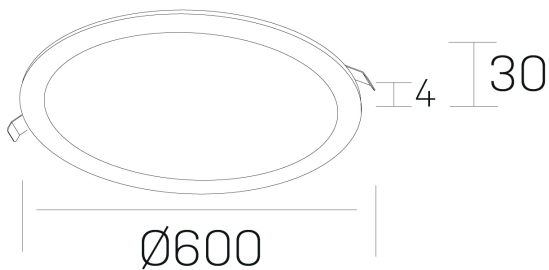

disc
K51702.07.RF.BK-BK.OP.ST.8.40.DA

GENERAL DETAILS

INSTALLATION	recessed with frame
FINISHES ALUMINIUM	Black-Black
LIGHT DIRECTION	Fixed
INT/EXT IP DEGREE	IP 43
MATERIAL	Aluminum
IK DEGREE	IK03
UTILIZATION	Indoor
WARRANTY	3 years

ELECTRICAL DETAILS

LAMP	LED
POWER	56 W
COLOUR TEMPERATURE	4000K
LUMINOUS FLUX	4800 Lm
EFFICACY DIMMING	88 Lm/W
DIMABLE	DALI
DRIVER	Remote
CLASS PROTECTION	II
COLOUR RENDERING INDEX	CRI >80
VOLTAGE	220-240 V
FRECUENCIA	50-60 Hz
CURRENT INTENSITY	1400 mA
LIFE TIME	35.000 h

GENERAL DIMENSIONS

DIMENSIONS	Ø 600 mm
CUT OUT	Ø 585 mm
HEIGHT	h 30 mm
DIMENSIONES DE EMBALAJE	N/A

*Please might expect a max.15% figure reduction in finishes other than white