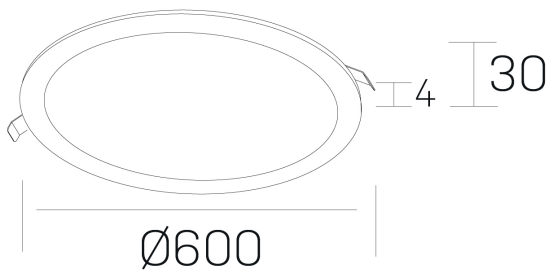

#### GENERAL DETAILS

INSTALLATION	recessed with frame
FINISHES ALUMINIUM	Black-Black
LIGHT DIRECTION	Fixed
INT/EXT IP DEGREE	IP 43
MATERIAL	Aluminum
IK DEGREE	IK03
UTILIZATION	Indoor
WARRANTY	5 years

#### ELECTRICAL DETAILS

LAMP	LED
POWER	56 W
COLOUR TEMPERATURE	4000K
LUMINOUS FLUX	4800 Lm
EFFICACY DIMMING	88 Lm/W
DIMABLE	DALI
DRIVER	Remote
CLASS PROTECTION	II
COLOUR RENDERING INDEX	CRI >80
VOLTAGE	220-240 V
FRECUENCIA	50-60 Hz
CURRENT INTENSITY	1400 mA
LIFE TIME	50.000 h

#### GENERAL DIMENSIONS

DIMENSIONS	Ø 600 mm
CUT OUT	Ø 585 mm
HEIGHT	h 30 mm
DIMENSIONES DE EMBALAJE	N/A

\*Please might expect a max.15% figure reduction in finishes other than white